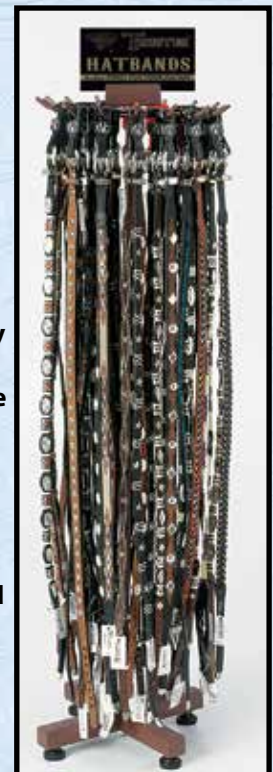

02999
Hatband Display
33½ x 10 x 10
Free w/ Purchase
of 72 Hatbands
**$96.00
Value**

02997
Twister Hatband
Header Card