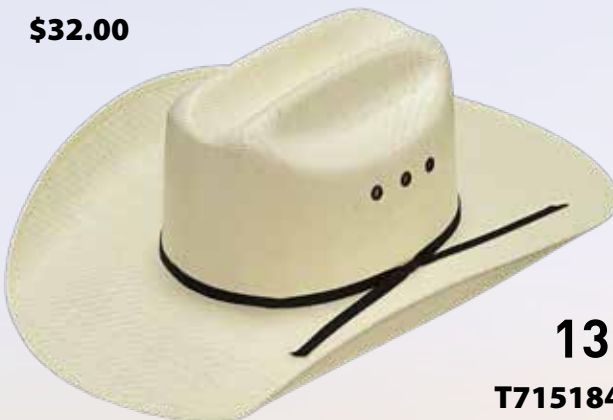

Sizes: 6¾ - 7¾

Crown: 4¼" Double S

w/Eyelets

Pantera Sweatband

Brim: 4" Colton

\$32.00

13

T7151848

5X Natural

2-Cord Black Band

Sizes: 6¾ - 7⅝

Crown: 4¼" Double S

w/Eyelets

Pantera Sweatband

Brim: 4" Double S

\$32.00