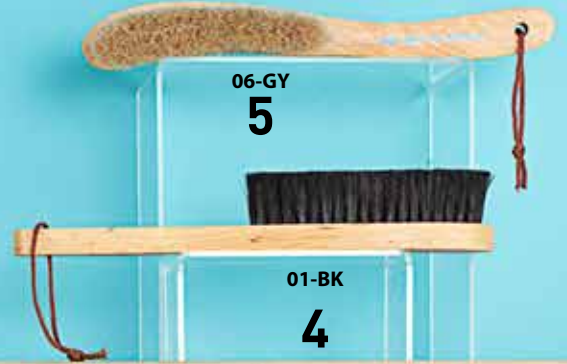

06-GY

5

01-BK

4

20

⚠️ **01048**
Hat Care Kit
Light Colors
$22.50