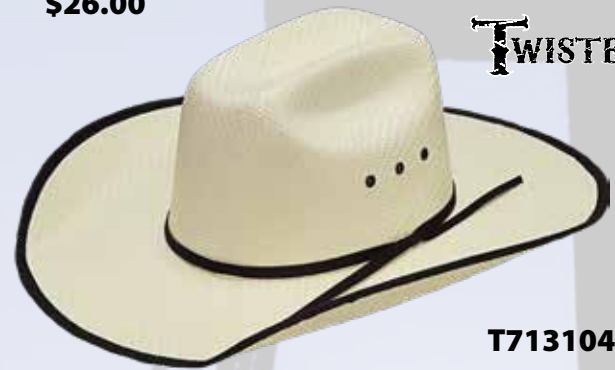

T7131048

Natural

2-Cord Band
Sizes: L, XL
Crown: 4½" Maverick

Bound Edge

w/Eyelets
Stretch To Fit Band
Brim: 3¾" Colton