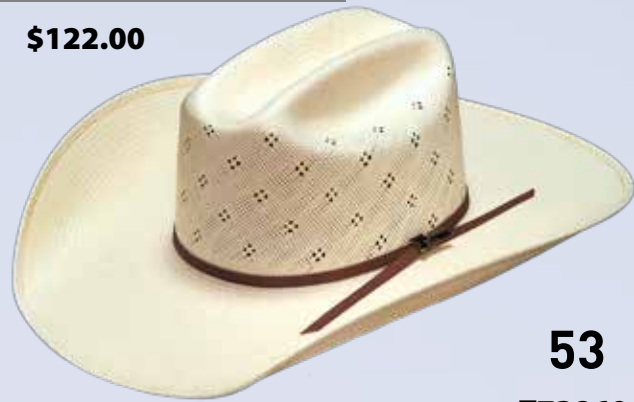

Sizes: 6¾ - 7⅝

Crown: 4¼" Double S

w/Eyelets

Leather Sweatband

Brim: 4¼" Double S

T73886

\$122.00

20X Shantung Natural

2-Cord Golden Tan Band

Sizes: 6¾ - 7⅝

Crown: 4¼" Double S

Leather Sweatband

Brim: 4¼" Double S

53

T73860

\$122.00