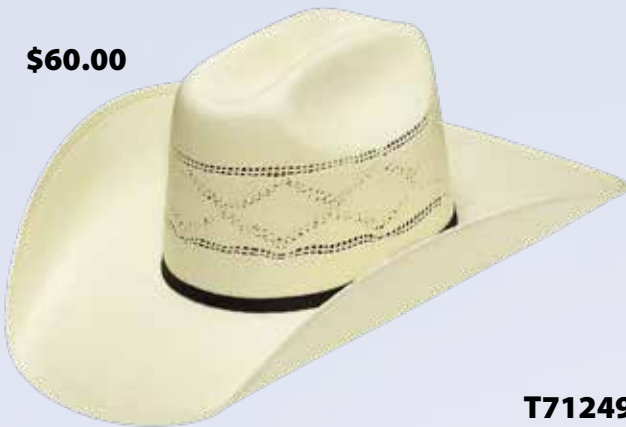

Premium Bangora Ivory/Grey

4 Ligne Grey Band
Sizes: 6¾ - 7⅝
Crown: 4¼" Double S

Genuine Goat Leather Sweat

Brim: 4¼" Double S

\$60.00

T71249

Premium Bangora Natural

4-Ligne Black Band
Sizes: 6¾ - 7⅝
Crown: 4⅞" Cooper