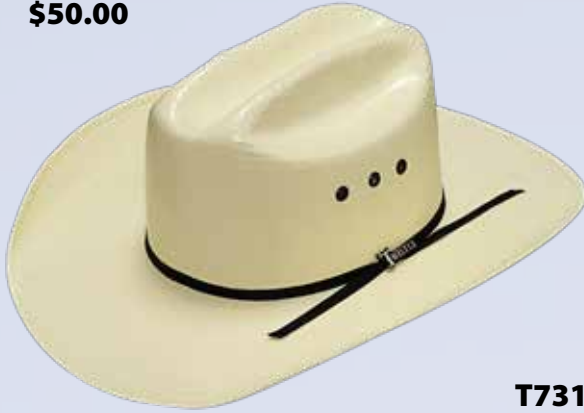

$50.00

T73117

8X Shantung Ivory

2-Cord Black Band

Sizes: 6¾ - 7¾

Crown: 4¼" Double S

w/Eyelets

Pantera Sweatband

Features Smaller Brim Size

Brim: 3½" Double S

$50.00