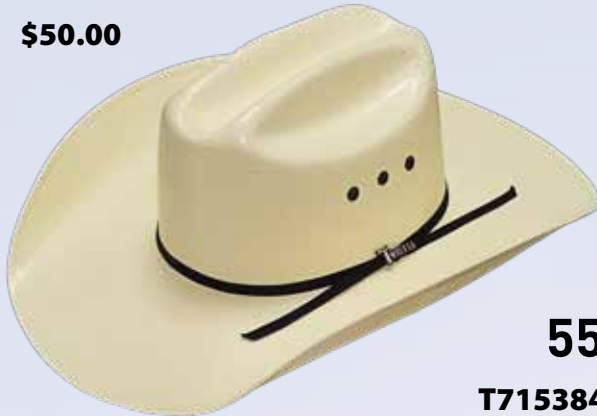

$50.00

55

T7153848

8X Shantung Natural

2-Cord Black Band

Sizes: 6¾ - 7¾

Crown: 4¼" Double S

w/Eyelets

Pantera Sweatband

Brim: 4" Colton

$50.00