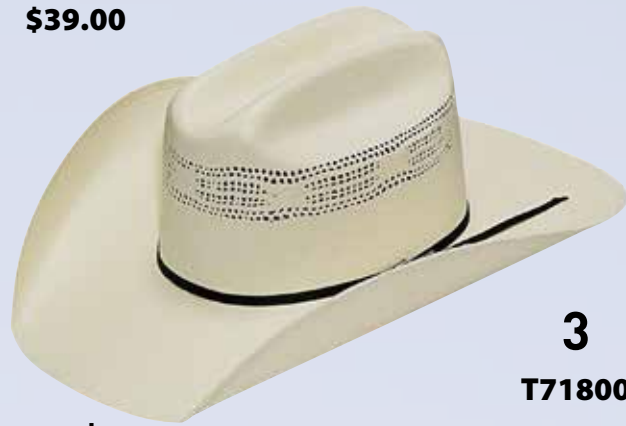

3

T71800

Bangora Ivory

2-Cord Black Band

Sizes: 6¾ - 8

Crown: 4¼" Double S

Pantera Sweatband

Brim: 4" Double S

$39.00