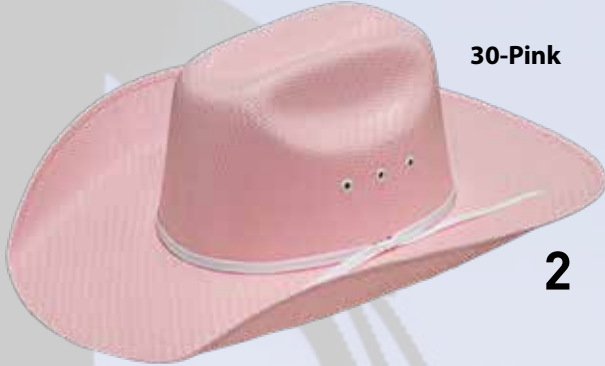

$26.00

2

14

15

$26.00

T71300

$26.00

T71568

Natural

2-Cord Black Band

Sizes: M, L, XL

Crown: 4½" Maverick

w/Eyelets

Stretch To Fit Band

Brim: 3¾" Colton

YOUTH SIZE CHART

SIZE	CM	FITS	SIZE	CM	FITS
S	50	up to 6-1/4	L	54	up to 6-3/4
M	52	up to 6-1/2	XL	56	up to 7

2-Cord Band
Sizes: L, XL
Crown: 4½" Maverick

w/Eyelets
Stretch To Fit Band
Brim: 3¾" Colton

2-Cord Chocolate Band
Sizes: M   **Crown: 4½" Maverick**
Sizes: L, XL   **Crown: 4½" Maverick**

Stretch To Fit Band
Brim: 3¾" Colton
Brim: 4" Colton