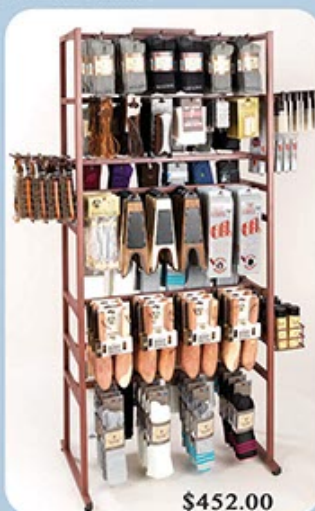

$452.00
#04060
BOOT CARE CENTER
73" x 34" x 17"
FREE W/$1500 BOOT DEPT. PURCHASE