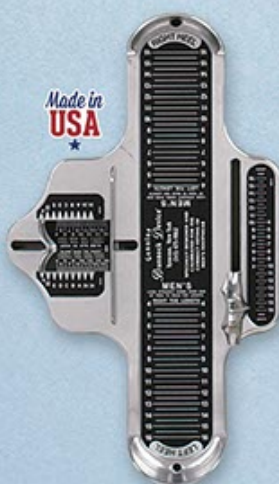

#04027
RITZ
MEASURING
STICK
\$30.00

#04058
LADIES WOODEN BOOT
STRETCHER
M 6-8 • L 8-11
\$84.00

#04056
MENS WOODEN BOOT
STRETCHER
M 8-10 • L 10-12
X 12-14
\$84.00

#04052
BOOT
STRETCHER
COMBINATION
\$310.00

#04050
BOOT STRETCHER
INSTEP
\$270.00

#04054
BOOT
STRETCHER TOE
\$270.00

Made in
USA

Made in
USA

Made in
USA

FOR
COMMERCIAL
USE ONLY
NOT FOR
RESALE

BRANNOCK FOOT MEASURING DEVICES

#0402802
JUNIOR
\$130.00