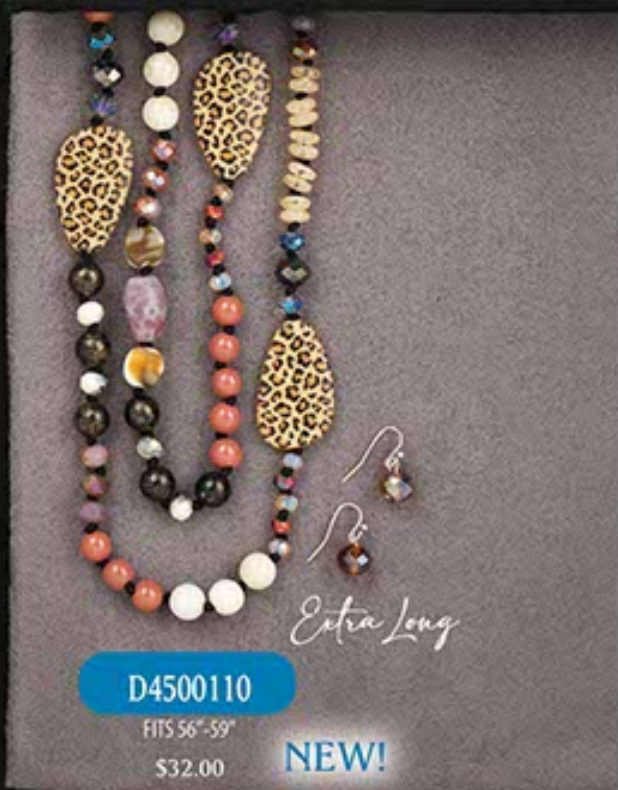

\$18.00

Extra Long

Ladies Necklace Sets

SILVER
STRIKE

D4500101

FITS 27"-31"
\$39.00

Extra Long

D4500105

FITS 18"-21"
\$44.00

D4500102

FITS 18"-21"
\$28.00

D4500110

FITS 56"-59"
\$32.00

Extra Long
NEW!

Blazin' Rock

Ladies Earrings