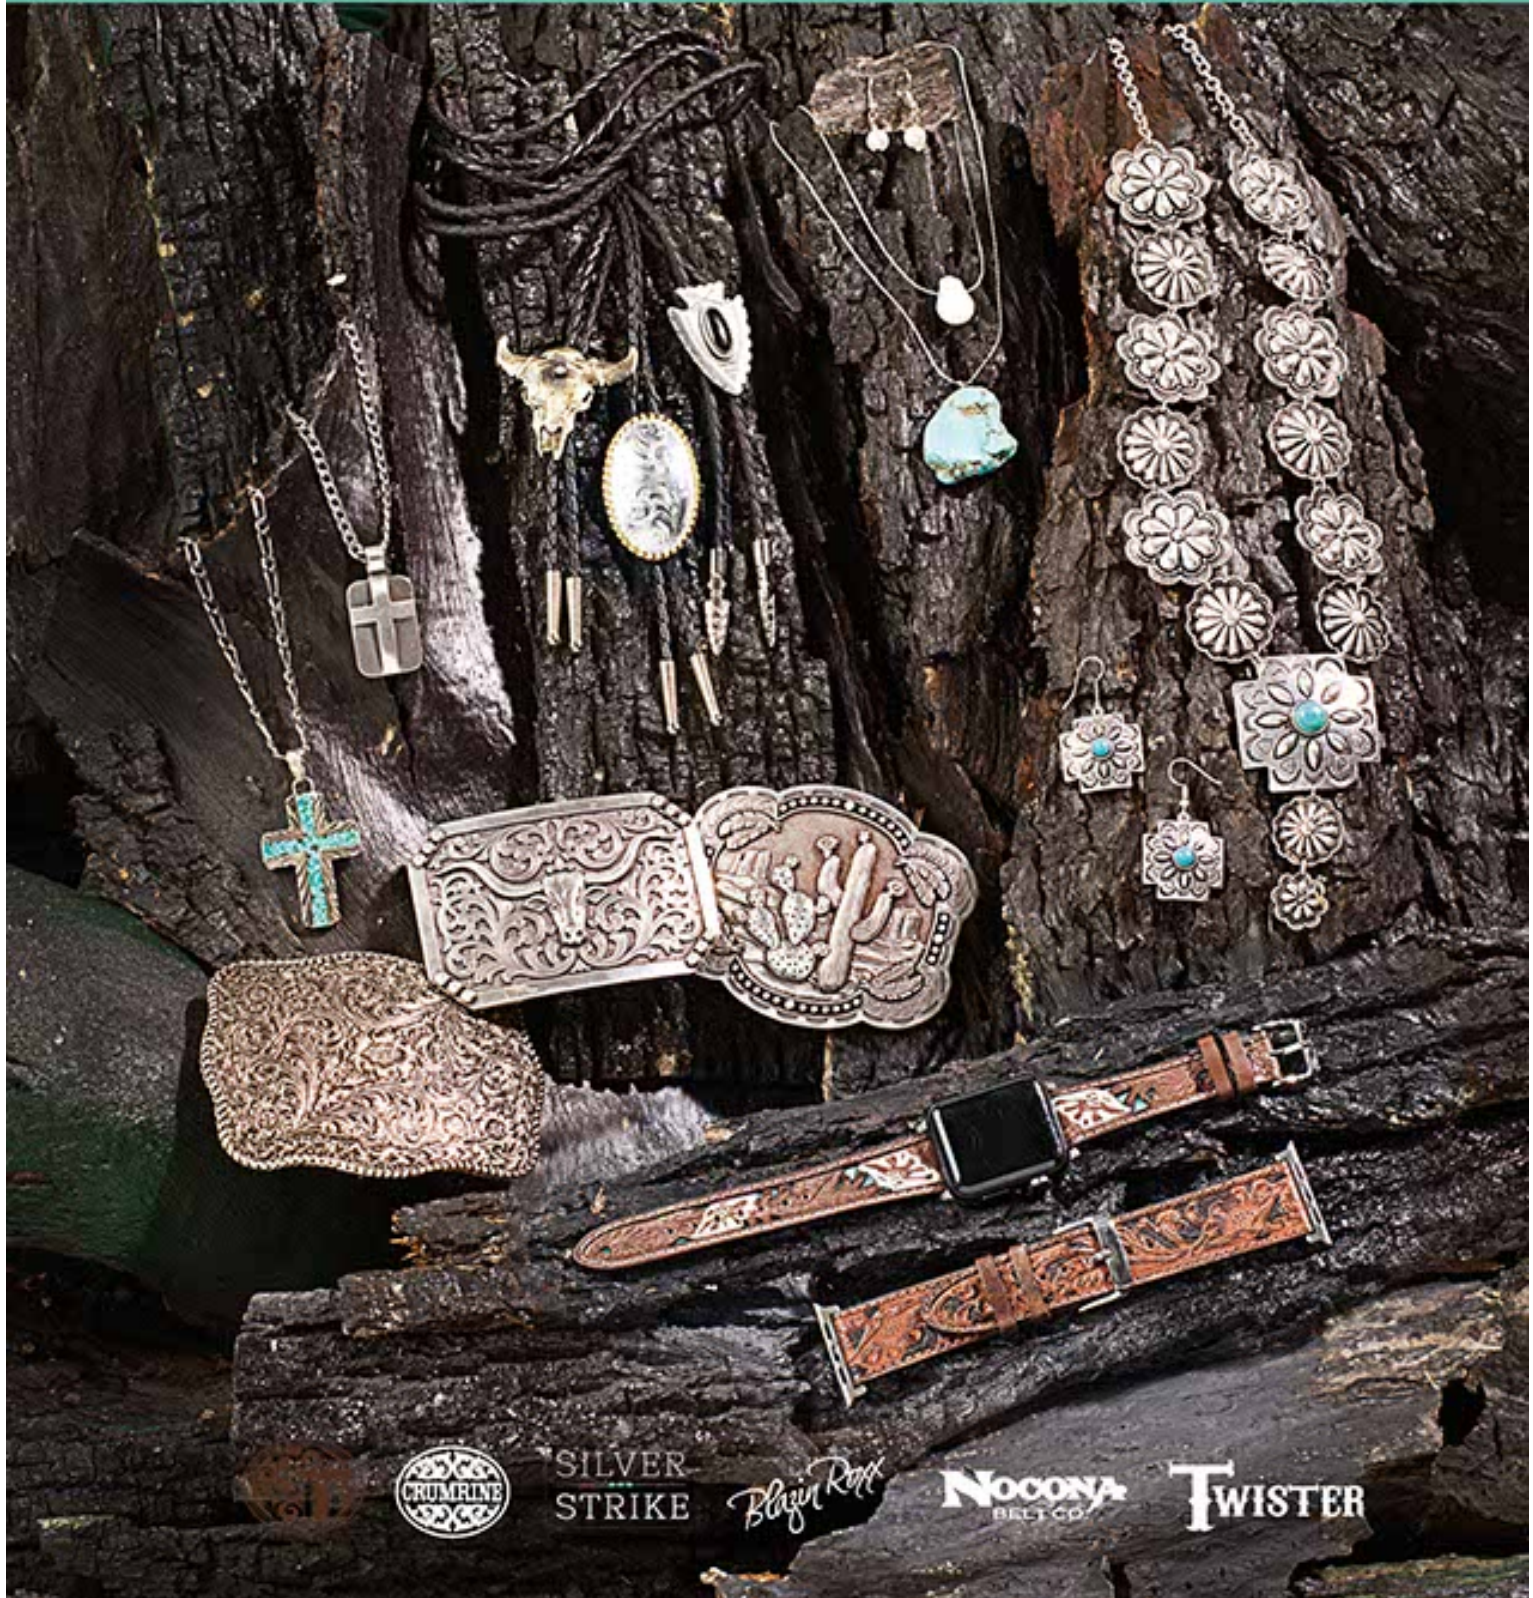

BUCKLES and JEWELRY 2021-2022

SILVER
STRIKE

Blazin' Rott

NOCONA
BELT CO.

TWISTER

Ladies Buckles

Blazin' Roxx

BLAZIN ROXX BUCKLES SHOWN ARE BOXED