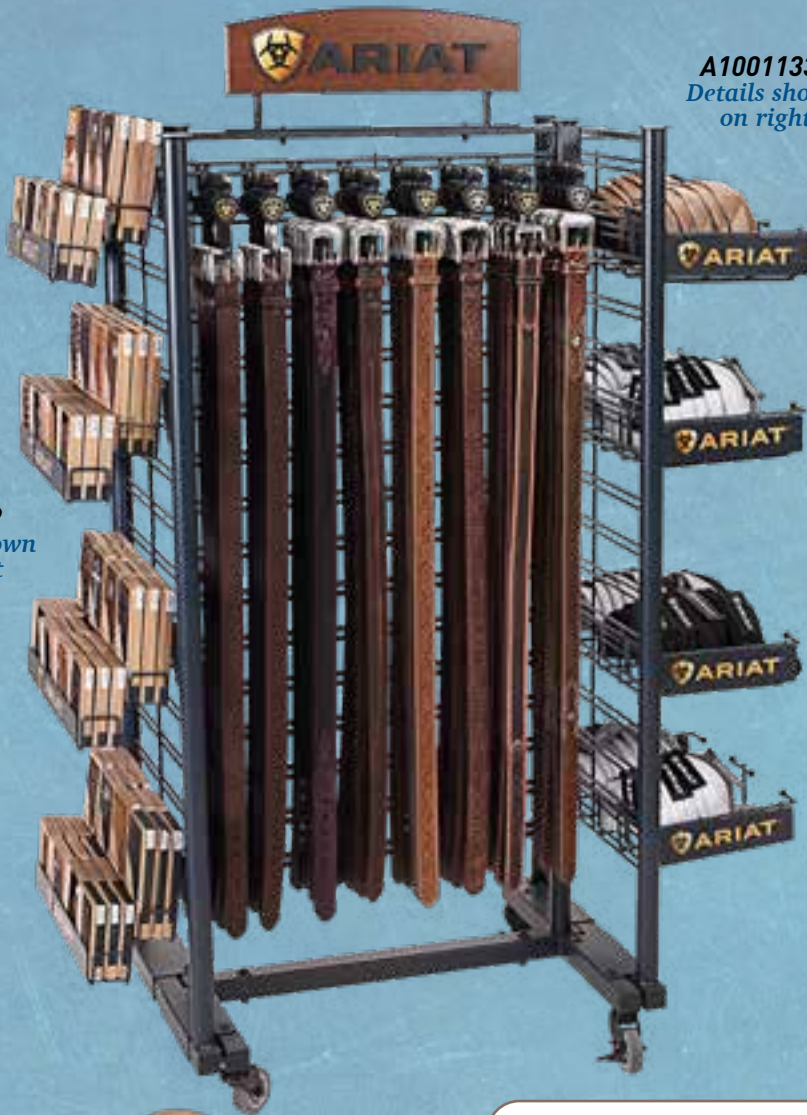

A10991
SMALL METAL SIGN • SOLD SEPERATLY
5¼"H x 10"W

A10011327
BASIC BELT DISPLAY

A10011334
Details shown
on right

A35999
Details shown
on right