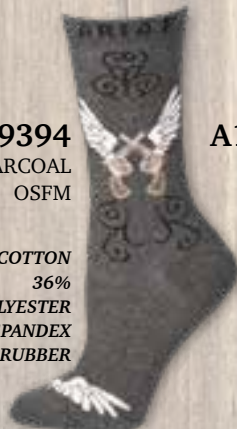

A10012162
TAN • OSFM

A10009394
CHARCOAL
OSFM

60% COTTON
36%
POLYESTER
3% SPANDEX
1% RUBBER