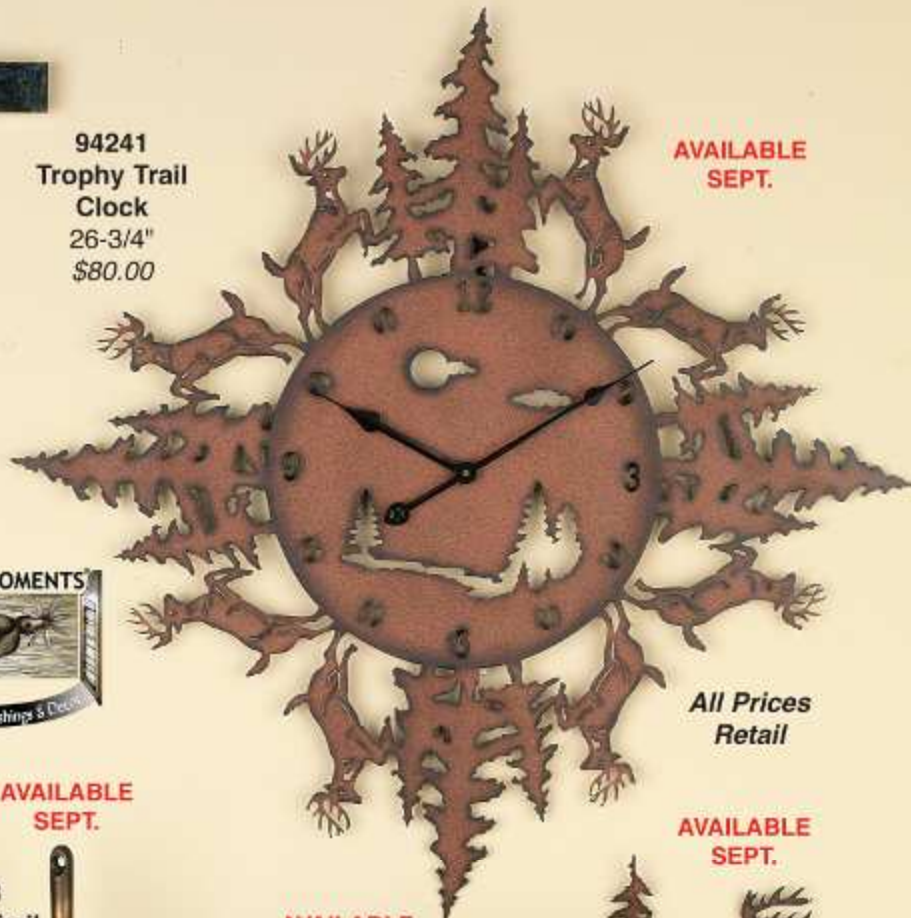

WESTERN MOMENTS HOME DECOR

94031
Trophy Trail
Shower Curtain
72" x 72"
\$65.00

94241
Trophy Trail
Clock
26-3/4"
\$80.00

AVAILABLE
SEPT.

AVAILABLE
SEPT.

All Prices
Retail

AVAILABLE
SEPT.

94253
Trophy Trail
Toilet Brush
Holder
5" x 15"
\$25.00