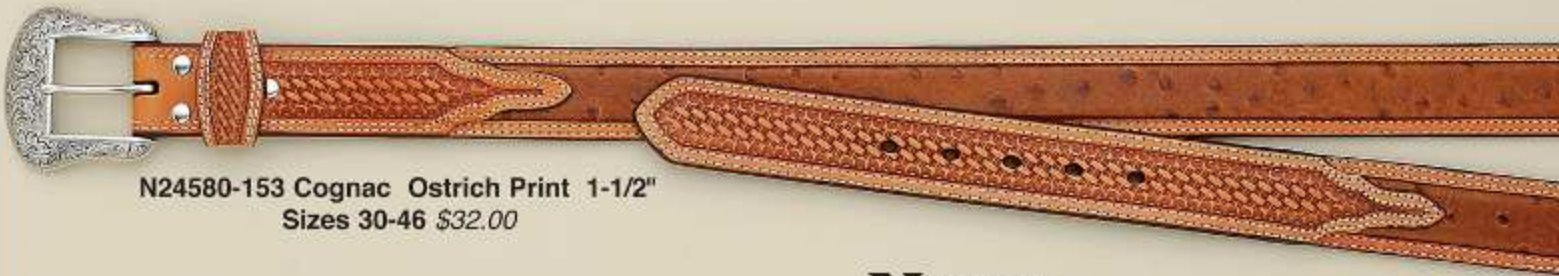

N24580-153 Cognac Ostrich Print 1-1/2"
Sizes 30-46 $32.00

NOCONA
BELT CO.