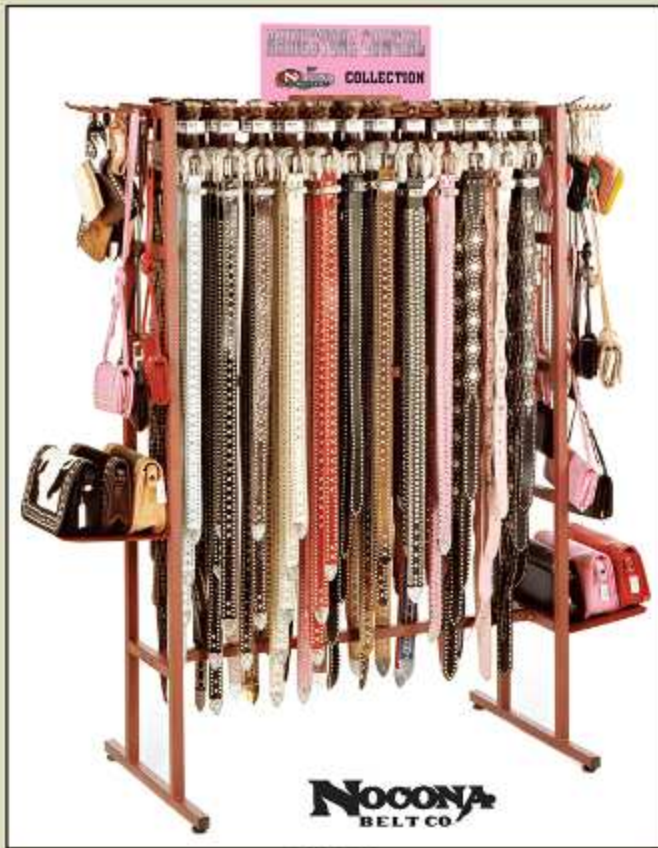

06508222  
Mossy Oak Breakup  
Bible Cover  
\$80.00

**N86152**  
24 Pegs, 12/Side  
Dimensions 62" h x 39" w  
FREE W/216 BELT PURCHASE

**NEW & IMPROVED**

**N86136 Four-Sided Feature Display**  
16 Pegs, 4/Side  
Dimensions 57" h x 24" w  
FREE W/216 BELT PURCHASE