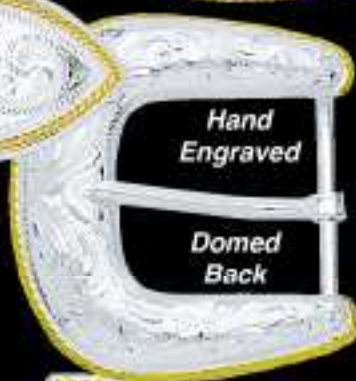

Hand  
Engraved

Domed  
Back

All Prices Retail

86316 1-1/2" 3-pc. set  
\$115.00

Hand  
Engraved

86300  
1-1/2" 3-pc. set  
\$115.00

86122 1" 3-pc. set  
\$55.00

Hand  
Engraved