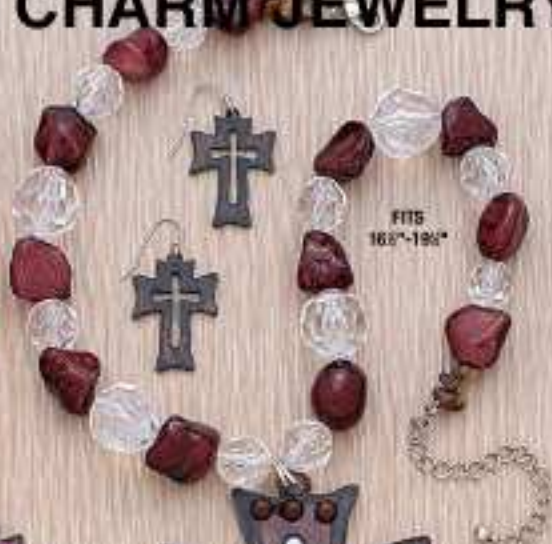

# WESTERN CHARM JEWELRY SETS

FITS  
16"-19"

29155  
\$29.00 set

29157  
\$29.00 set

All Prices Retail

FITS  
16"-19"

FITS  
18"-21"

29571  
\$32.00 set