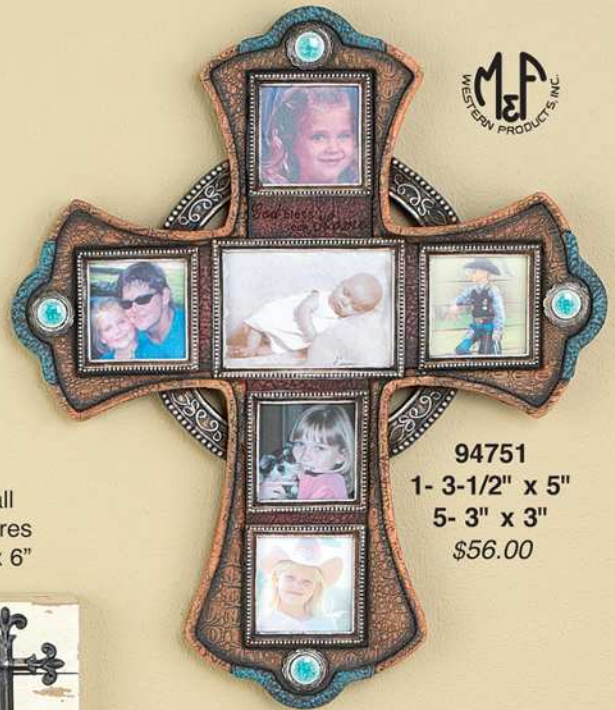

94267
8" x 10"
\$35.00

NEW

NEW

94207
4" x 6"
\$19.00

WESTERN INSPIRED PHOTO FRAMES

Overall Measures
14" x 14"

94113
Holds Four
4" x 6"
\$50.00

All
Prices
Retail

Overall
Measures
8-1/4" x 6"

94751
1- 3-1/2" x 5"
5- 3" x 3"
\$56.00

NEW

94265
8" x 10"
\$35.00

NEW

94201
3-1/2" x 5"
\$18.00

NEW

94325
6" x 4"
\$20.00