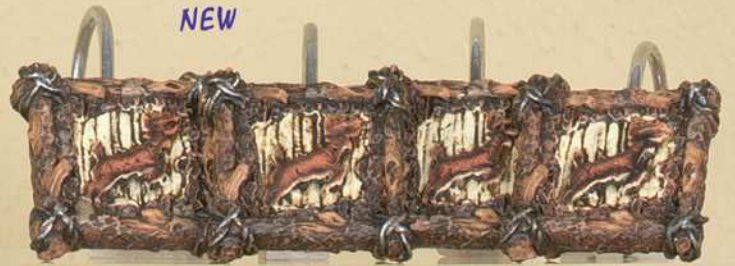

TROPHY TRAIL BATH ACCESSORIES

94031
Shower Curtain
72" x 72"
$74.00

NEW

94241
Clock
26-3/4"
$90.00

NEW

94245
12-Pc.
Shower Hook
$35.00
12-pc.

NEW

94249
Towel/Paper
Bar
$22.50

NEW

94251
Waste Basket
7" x 9-3/4"
$46.00

NEW

94253
Toilet Brush
Holder
5" x 15"
$29.00

NEW

94247
3-Piece Vanity Set
$50.00 3-pc.

NEW