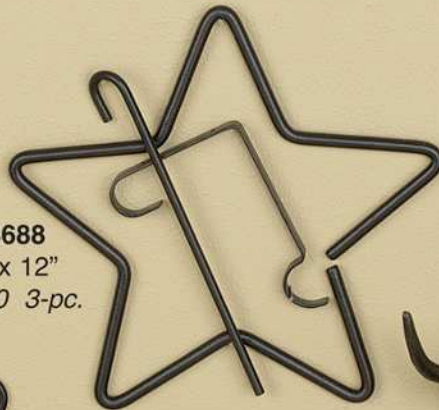

NEW

94007
\$35.00
2-Pc. Set

94272
6" x 11"
\$12.00

94278
6" x 11"
\$12.00

94067
6-1/2" x 11-1/2"
\$45.00

NEW

CAST IRON HOME DECOR

94684
11-1/2" x 11-1/2"
\$35.00

94789
5" x 5-1/4"
\$10.00

12-3/4" x 8-3/4"

94868
\$22.50

94129
\$29.00 2 pc.

12-1/4" x 10-1/4"

3-3/4" x 8-1/2"

94692
10" x 9"
\$24.00

94688
12" x 12"
\$12.00 3-pc.