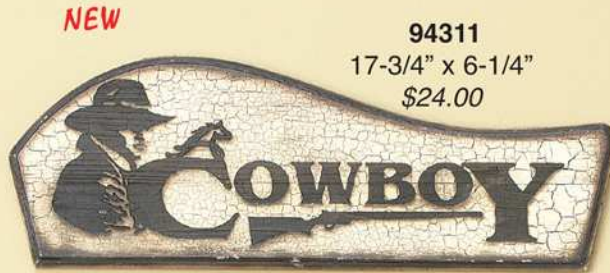

94329
\$10.00

NEW

94301
\$10.00

NEW

94305
\$10.00

WESTERN INSPIRED WALL DECOR

94313 13" x 6" \$19.00

94658
10" x 13-1/2"
\$35.00

94710
10-1/2" x 28-1/2"
\$50.00

94779
5-1/2" x 54"
\$35.00

94778
5-1/2" x 54"
\$35.00

All Prices Retail

WESTERN INSPIRED ACCESSORIES

94861 23-1/2" x 5" \$18.00

94815 23-1/2" x 5" \$18.00

94811 23-1/2" x 5" \$18.00