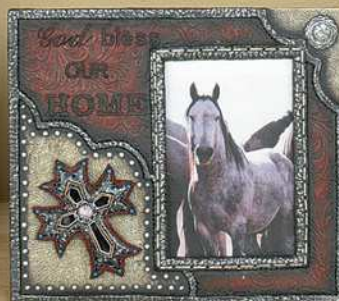

Overall
Measures
8-1/4" x 6"

94751
1- 3-1/2" x 5"
5- 3" x 3"
\$56.00

NEW

94265
8" x 10"
\$35.00

NEW

94201
3-1/2" x 5"
\$18.00

NEW

94325
6" x 4"
\$20.00

94327
4" x 6"
\$20.00

94217
8" x 10"
\$35.00

94219
4" x 6"
\$19.00

NEW

94107
Slate
4" x 6"
\$34.00

NEW

WESTERN INSPIRED PHOTO FRAMES

Overall
Measures
26" x 18"