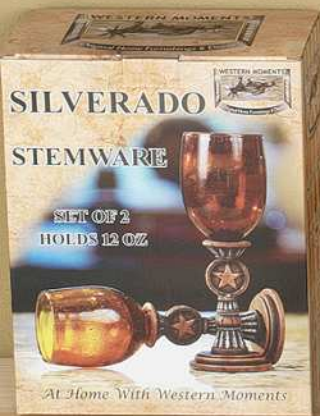

61206
Rawhide
Large Tumbler
Holds 16.5 oz.
\$34.00 4-pc.

61204 Rawhide
Small Tumbler
Holds 10 oz.
\$29.00 4-pc.

94057
Monarch
Large Tumbler
Holds 16.5 oz.
\$50.00 4-pc.

NEW

94847 Silverado
Stemware
Holds 7 oz.
\$50.00 2-pc.

94884 Silverado
Stemware
Holds 15 oz.
\$58.00 2-pc.

NEW

94025 Silverado
Stemware
Holds 12 oz.
\$50.00 2-pc.

WESTERN MOMENTS CUPS & MUGS

Insulated
Cups
Hold 24 OZ.

Travel
Mugs
Hold
20 OZ.

94839
Cowboy
Prayer
\$9.00