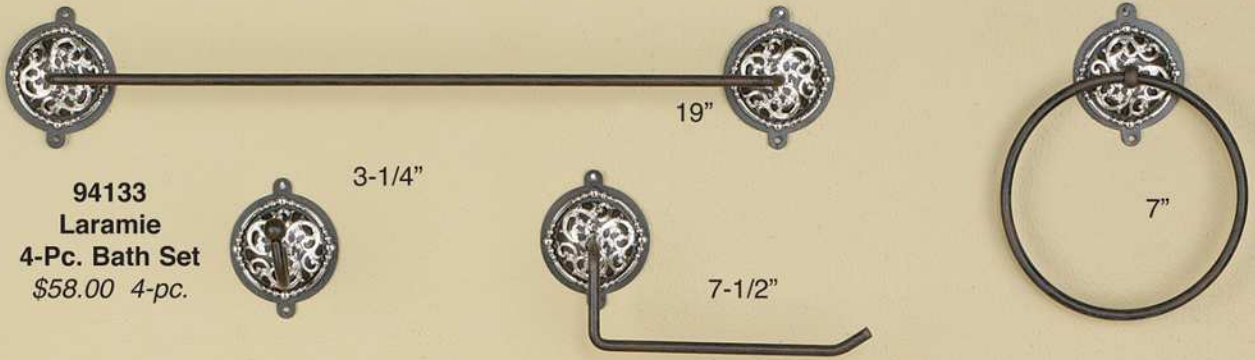

CAST IRON HOME DECOR

94133
Laramie
4-Pc. Bath Set
$58.00 4-pc.