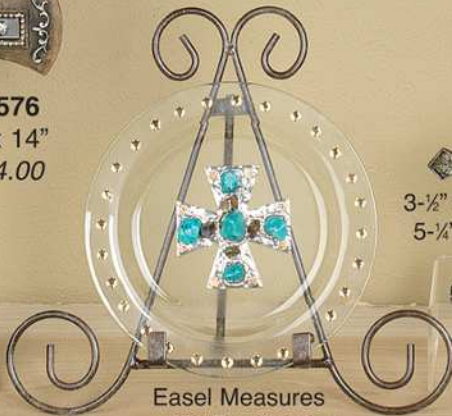

94803
10" x 13"
\$40.00

4-1/2"
x 7"

94229
\$32.00 2 pc. **NEW**

94938
8-1/2" x 12-3/4"
\$29.00

3" x 5"

6" x 4"

94866
\$14.00 3 pc.

7" x
12-1/2"

94747
\$45.00 2-pc.

94576
8" x 14"
\$24.00

94105
8" Plate & Easel
\$34.00 2 pc.

Easel Measures
12-1/4" x 10-1/4"

94942
\$29.00 3 pc.

2-1/4" x
5-1/4"

3-1/2" x
5-1/4"

3-1/2" x 5-1/4"