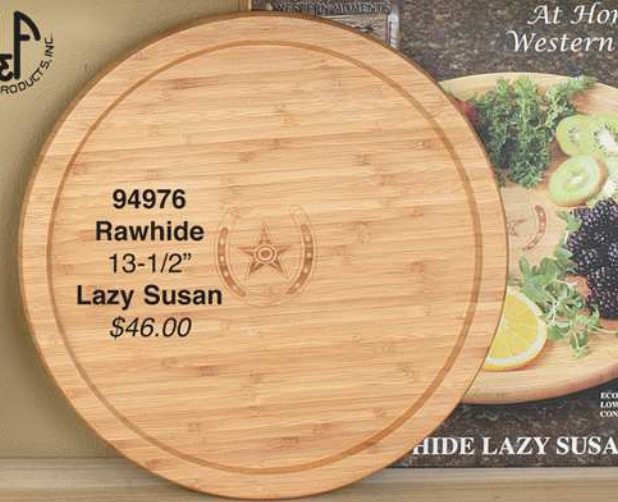

94976 Rawhide Lazy Susan
13-1/2"
$46.00

All Prices Retail