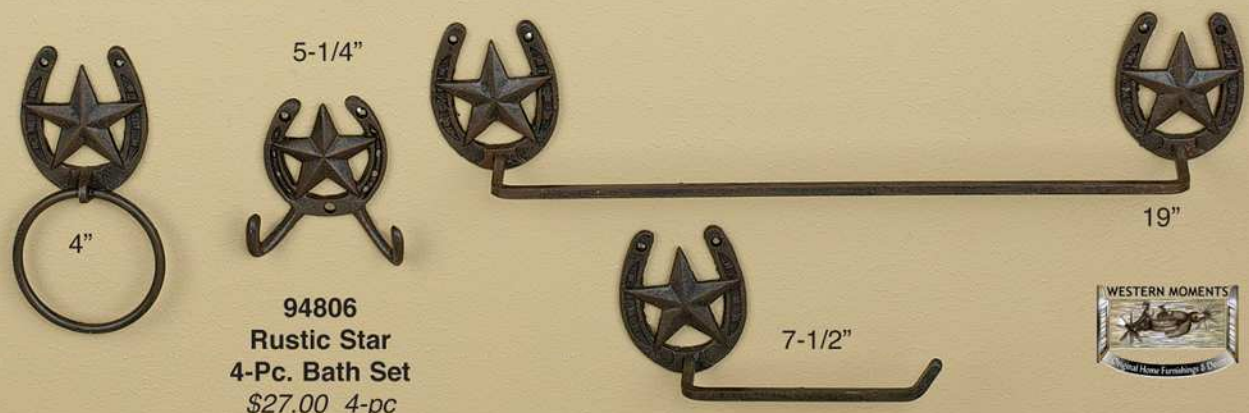

59112
"Cowboy High"
 10"H x 10"L x 6-5/8"D
 \$55.00 ea.

59104
"Cowboy Prayer"
 7"H x 7-1/2"L x 6-1/2"D
 \$55.00 ea.

All Prices Retail

59110
"I'll Never Forget"
 8-1/4"H x 7-1/2"L x 6-7/8"D
 \$55.00 ea.

59108
"Daddy's Girl"
 8"H x 8-7/8"L x 6"D
 \$55.00 ea.

CAST IRON HOME DECOR

94133
Laramie
4-Pc. Bath Set
\$58.00 4-pc.

94065
Monarch
4-Pc. Bath Set
\$46.00 4-pc.

NEW

94808
Iron Horse
4-Pc. Bath Set
\$24.00 4-pc.

94806
Rustic Star
4-Pc. Bath Set
\$27.00 4-pc.

All Prices Retail