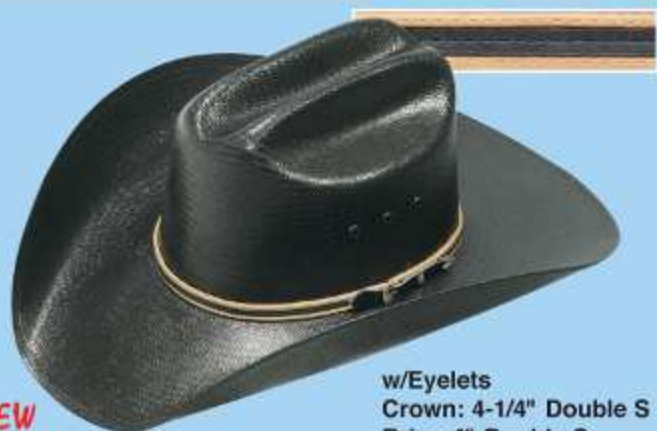

NEW
71606 8X Black Shantung

w/Eyelets
Crown: 4-1/4" Double S
Brim: 4" Double S
Sizes: 6-3/4 - 7-5/8