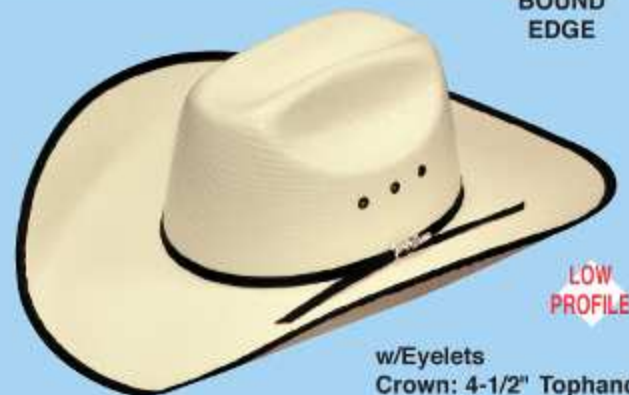

**BOUND
EDGE**

73136 8X Shantung

w/Eyelets
Crown: 4-1/2" Tophand
Brim: 4" Tophand
Sizes: 6-3/4 - 7-5/8

**LOW
PROFILE**

TONY LAMA 8X SHANTUNG