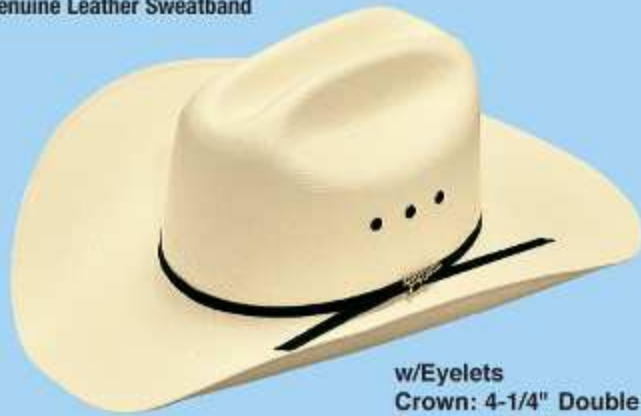

BOUND EDGE

YOUTH

STRETCH FIT BAND

Cheyenne
w/Eyelets
Crown: 4"
Brim: 3-1/2"
Sizes: M, L, XL

72134-279 Black/Pink

DOUBLE S YOUTH HATS

Genuine Leather Sweatband

w/Eyelets
Crown: 4-1/4" Double S
Brim: 4" Marlboro
Sizes: 6-3/4 - 7-5/8