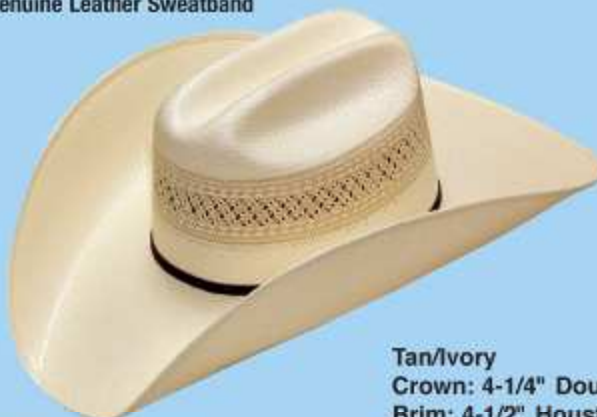

73131 10X Shantung

Tan/Ivory
Crown: 4-1/4" Double S
Brim: 4" Houston
Sizes: 6-1/2 - 7-3/4

Genuine Leather Sweatband

73164 10X Shantung

Tan/Ivory
Crown: 4-1/4" Double S
Brim: 4-1/2" Houston
Sizes: 6-3/4 - 7-5/8

Comfort Sweat Shield