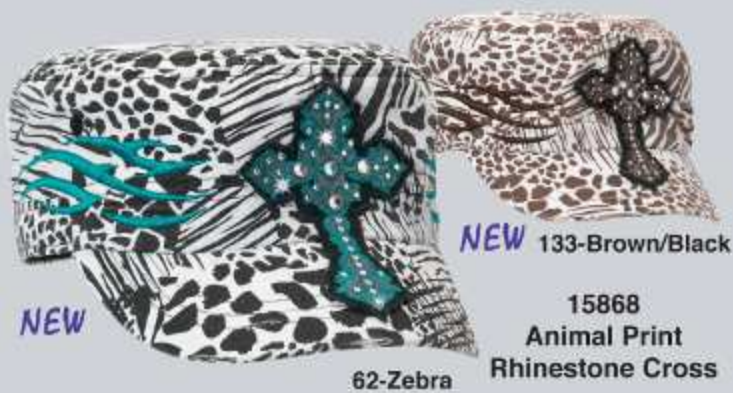

15020
Metallic
Cowgirl

02-Brown

1510202
Brown
Rhinestone
Horseshoe

1594402
Brown
Crosses
Rhinestone

1523002
Brown
Peace
Rhinestone

LADIES' FASHION CAPS

LADIES' FASHION CAPS

JUSTIN & BLAZIN ROXX TODDLER CAPS