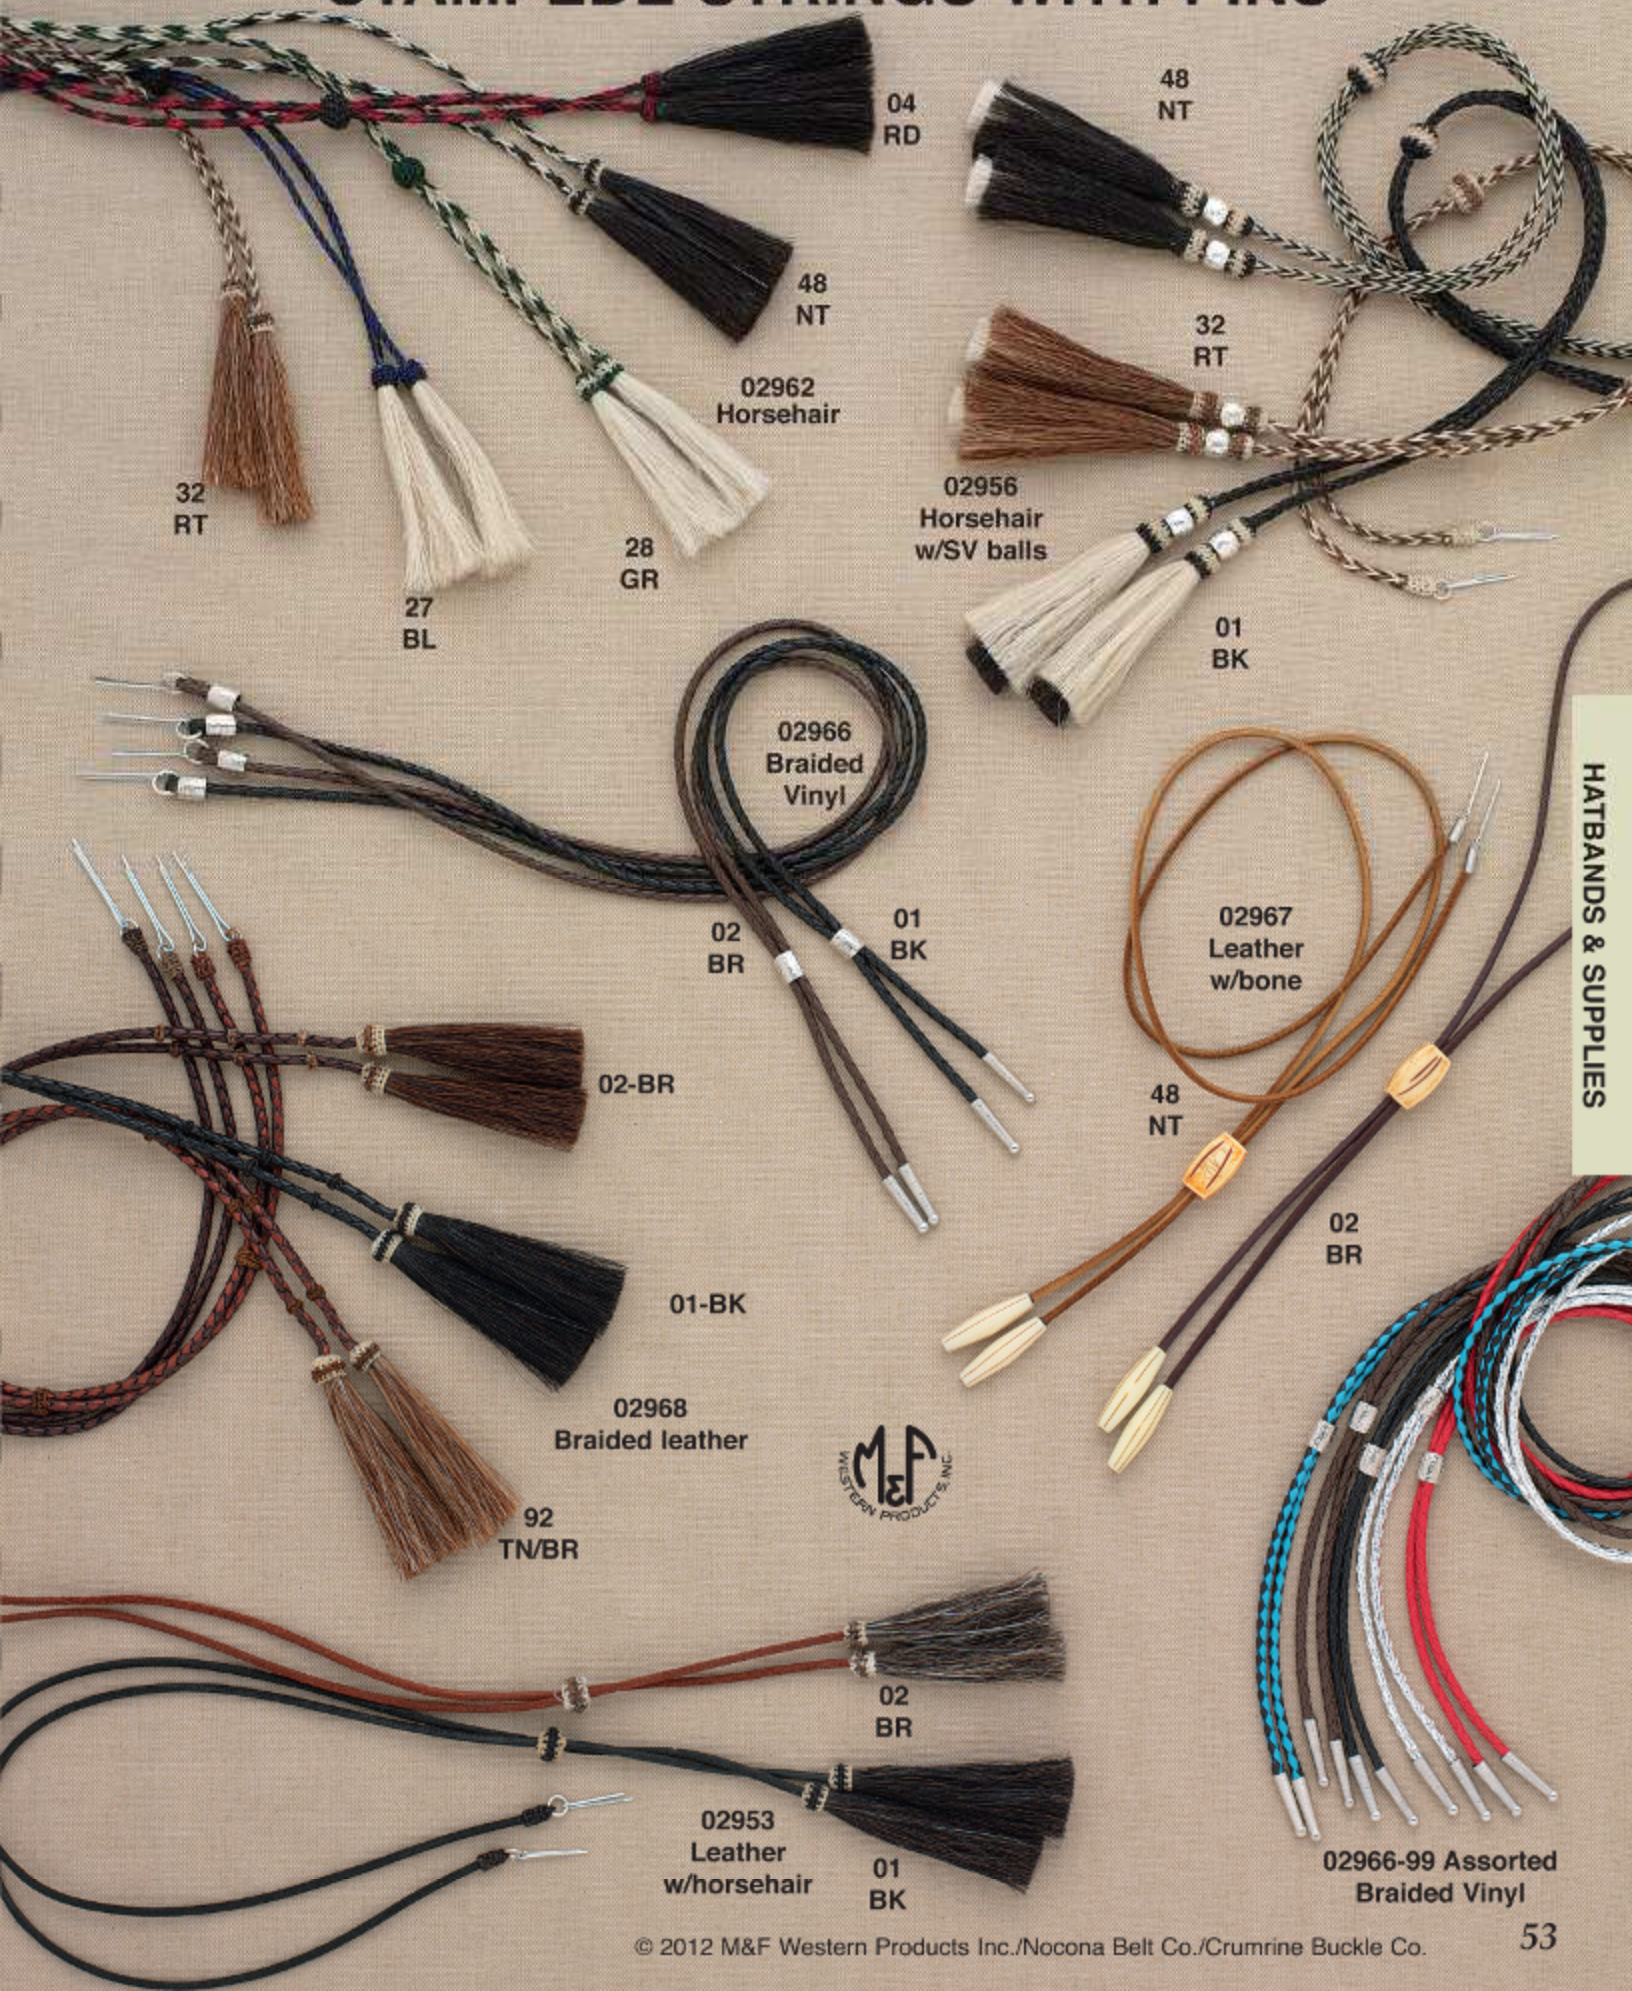

STAMPEDE STRINGS WITH PINS

32
RT

27
BL

28
GR

02962
Horsehair

04
RD

48
NT

02956
Horsehair
w/SV balls

48
NT

32
RT

01
BK

02966
Braided
Vinyl

02
BR

01
BK

02967
Leather
w/bone

48
NT

02
BR

02-BR

01-BK

02968
Braided leather

92
TN/BR

02
BR

02953
Leather
w/horsehair

01
BK

02966-99 Assorted
Braided Vinyl

HATBANDS & SUPPLIES