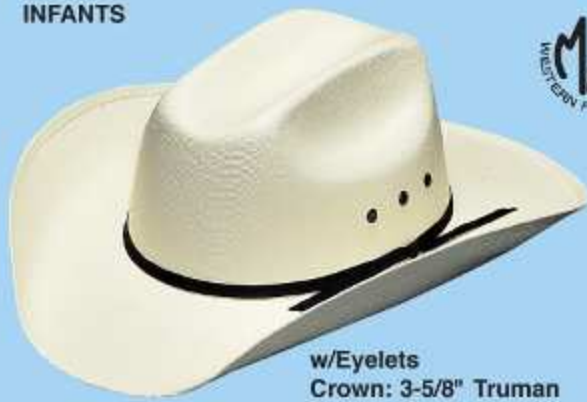

YOUTH

65052 Palma

w/Eyelets
Crown: 4-3/8" Coahuila
Brim: 3-1/2" Coahuila
Sizes: 6-1/4 - 6-3/4

YOUTH

STRETCH FIT BAND
65110 Palma

w/Eyelets
Crown: 4-5/8" Marlboro Nueva
Brim: 3-1/2" Marlboro Nueva
Sizes: M (Fits Most Up To 6-1/2)
L (Fits Most Up To 6-3/4)

YOUTH

71599-48 Natural Canvas

STRETCH FIT BAND
w/Eyelets
Crown: 4" Added Money
Brim: 3-1/2" Added Money
Sizes: L, XL

YOUTH
SIZE CHART
S (UPTO 6-1/4)
M (UP TO 6-1/2)
L (UP TO 6-3/4)
XL (UP TO 7)

YOUTH

NEW
71599-01 Black Canvas

STRETCH FIT BAND
w/Eyelets
Crown: 4" Added Money
Brim: 3-1/2" Added Money
Sizes: L, XL

DOUBLE S YOUTH

INFANTS

w/Eyelets
Crown: 3-5/8" Truman
Brim: 3" Houston
Sizes: S (Fits Most Up To 6-1/4)
M (Fits Most Up To 6-1/2)