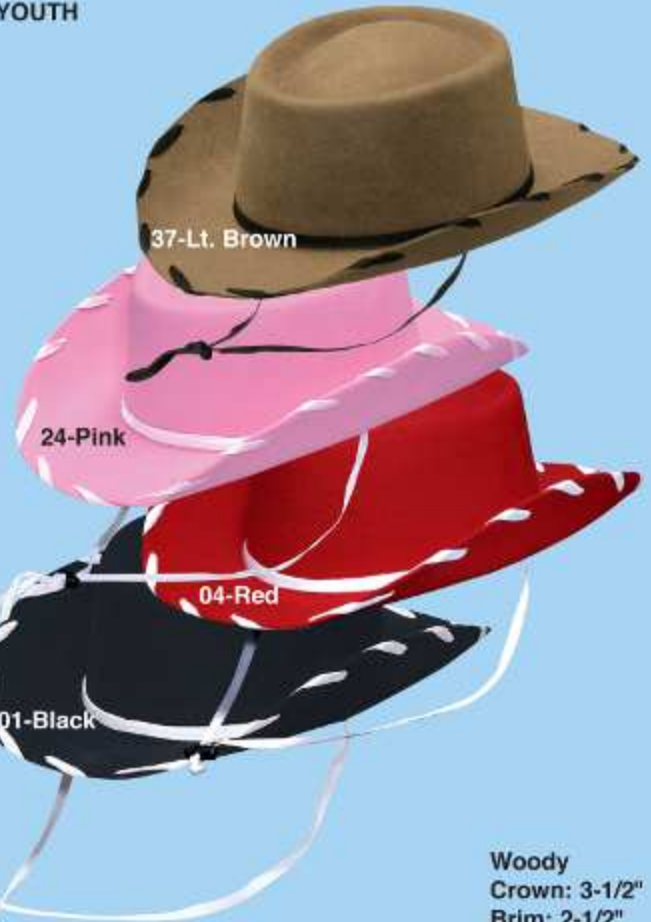

37-Lt. Brown

24-Pink

04-Red

01-Black

Woody
Crown: 3-1/2"
Brim: 2-1/2"
Sizes: S, M, L

71106

BOUND EDGE

YOUTH