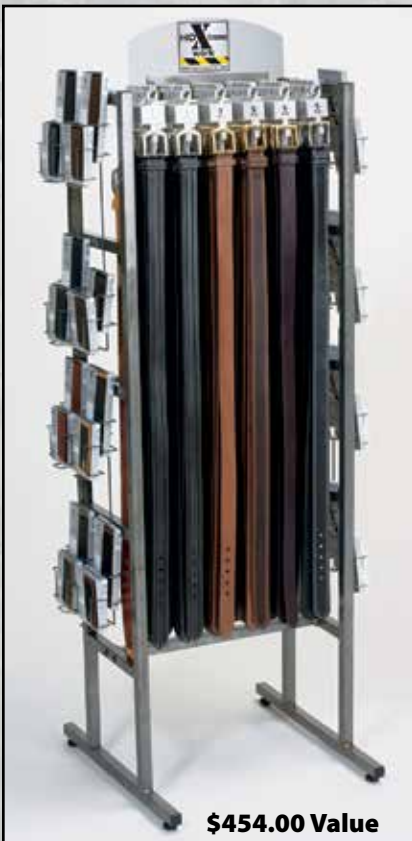

$454.00 Value

N86136 →

Four-Sided Feature Display

16 Pegs, 4/Side

Dimensions 57" h x 24" w

FREE W/128 BELT PURCHASE

← N27998

12 Pegs, 6/Side

62" h x 20" w

FREE W/108

HDxtreme BELT PURCHASE

Customer is responsible for the freight cost and any other incidental charges for the delivery of any displays or racks. (Even if display is free w/qualifying purchase amount.)