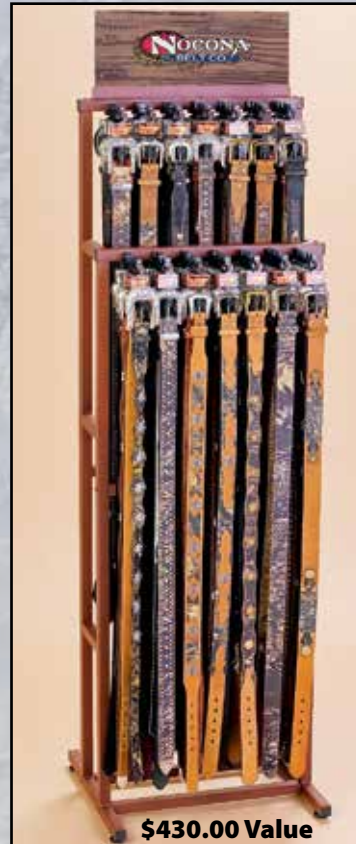

$430.00 Value

N86132

14 Pegs, 2 Tier

64" h x 18" w Top Tier

51" h x 18" h Bottom Tier

FREE W/125 BELT PURCHASE