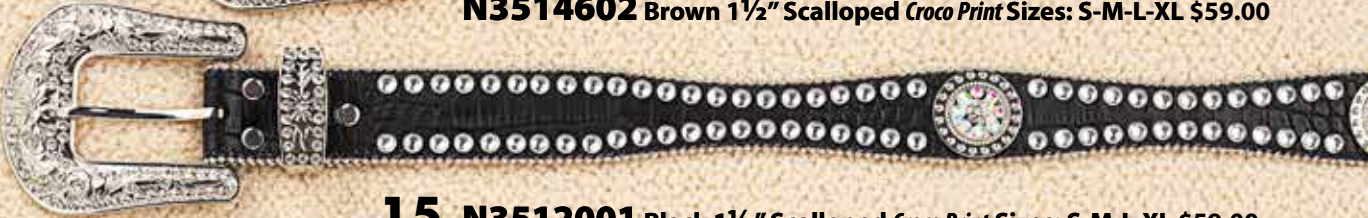

N3425201 Black 3" Concho Sizes: S-M-L-XL \$56.00

N3425302 Brown 3" Concho Sizes: S-M-L-XL \$56.00

17 N320000002 Brown 3"x2½" Conchos Sizes: S-M-L-XL \$59.00

33 N3471436 Silver 2" Concho Sizes: M-L-XL \$69.00

Blazin' Roxx

14 N3514601 Black 1 1/2" Scalloped Croco Print Sizes: S-M-L-XL \$59.00

11 N3514602 Brown 1 1/2" Scalloped Croco Print Sizes: S-M-L-XL \$59.00

15 N3512001 Black 1 1/2" Scalloped Croco Print Sizes: S-M-L-XL \$59.00