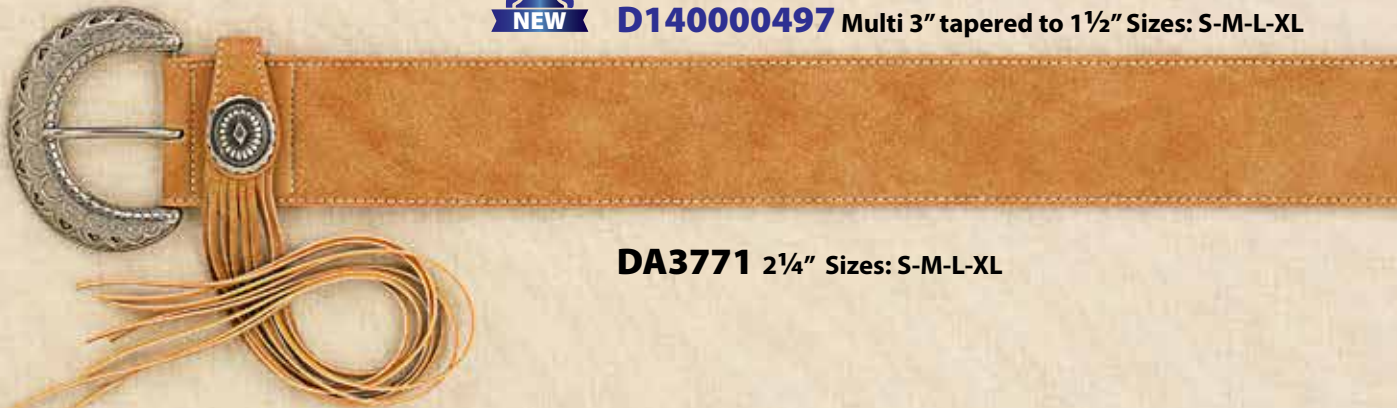

Ladies Size Chart	
S	- 30"
M	- 34"
L	- 38"
XL	- 42"
XXL	- 46"

Available Jan.

**D140001608** Tan 1½" Sizes: S-M-L-XL

**D140000497** Multi 3" tapered to 1½" Sizes: S-M-L-XL

**DA3771** 2¼" Sizes: S-M-L-XL