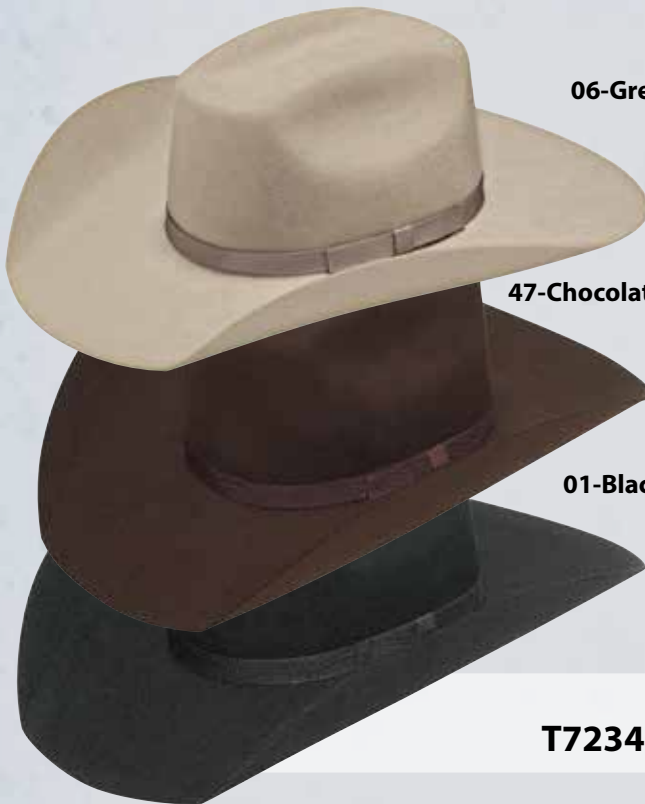

06-Grey

47-Chocolate

01-Black

T72342

Wool
6-Ligne (½") Flat Bow
Sizes: M, L, XL
Crown: 4¼" Added Money

Stretch To Fit Band
Brim: 4" Colton