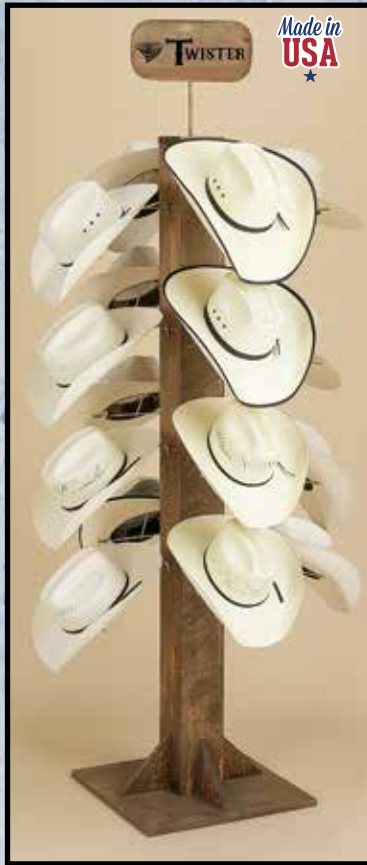

**PROUD TO BE FAMILY
OWNED & OPERATED**

**SERVING THE
WESTERN INDUSTRY
FOR OVER 50 YEARS**

01070 Hat Display
80 x 19 x 19 (w/header)
Holds 16 hats
Free w/48 youth or
32 adult hat Purchase

01068
Twister Hat Luster Display
7 x 6 x 6
Free w/ 24 pc.
Hat Luster Purchase