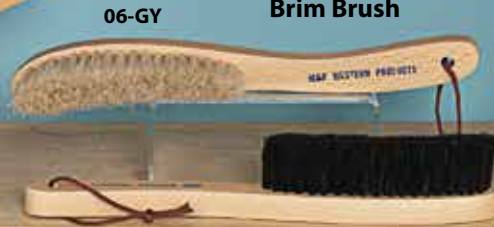

01014
Hatters
Sponge
dozen

01032
M&F Sponges
Felt hat
cleaner
& nap restorer
shaves off
loose nap

SOLD IN UNITS OF 12

01043
Custom Brim Brush
72 min.
Call for details

06-GY

01-BK

01042
Brim Brush

06-GY