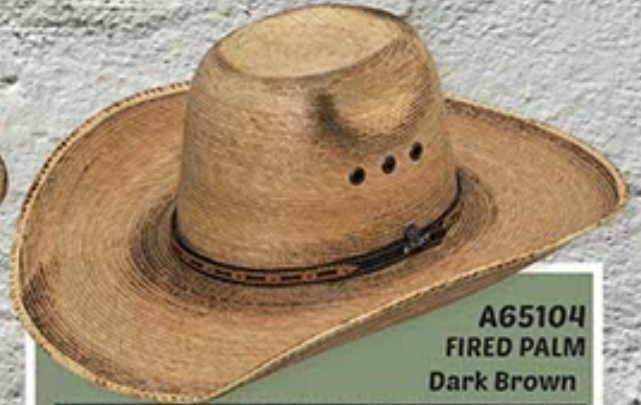

A73198
BANGORA
Ivory/Tan
COMFORT SWEATBAND
CROWN: 4" Indiana
BRIM: 3 1/2" Indiana
SIZES: 6 1/2 - 7 1/2

A73228
Black/Brown/Tan/Ivory
2 CORD CHOCOLATE BAND
EYELETS - COMFORT SWEATBAND
CROWN: 5 1/2" Punchy
BRIM: 4 1/2" Cowboy
SIZES: 6 1/2 - 7 1/2

PALM COLLECTION

**Ariat Hats
are in stock
and available
all year long !**

**A73106
FIRED PALM**

**COMFORT SWEATBAND
CROWN: 4 1/2" Double S
BRIM: 4 1/2" Double S
SIZES: 6 1/2 - 7 1/2**

**A73104
NATURAL PALM**

**2-CORD CHOCOLATE BAND w/EYELETS
LEATHER SWEATBAND
CROWN: 4 1/2" Maverick
BRIM: 4" Colton
SIZES: 6 1/2 - 7 1/2**

**A65102
FIRED PALM
Dark Brown**

**EYELETS • LEATHER SWEATBAND
CROWN: 4 1/2" Double S
BRIM: 4 1/2" Double S
SIZES: 6 1/2 - 7 1/2**