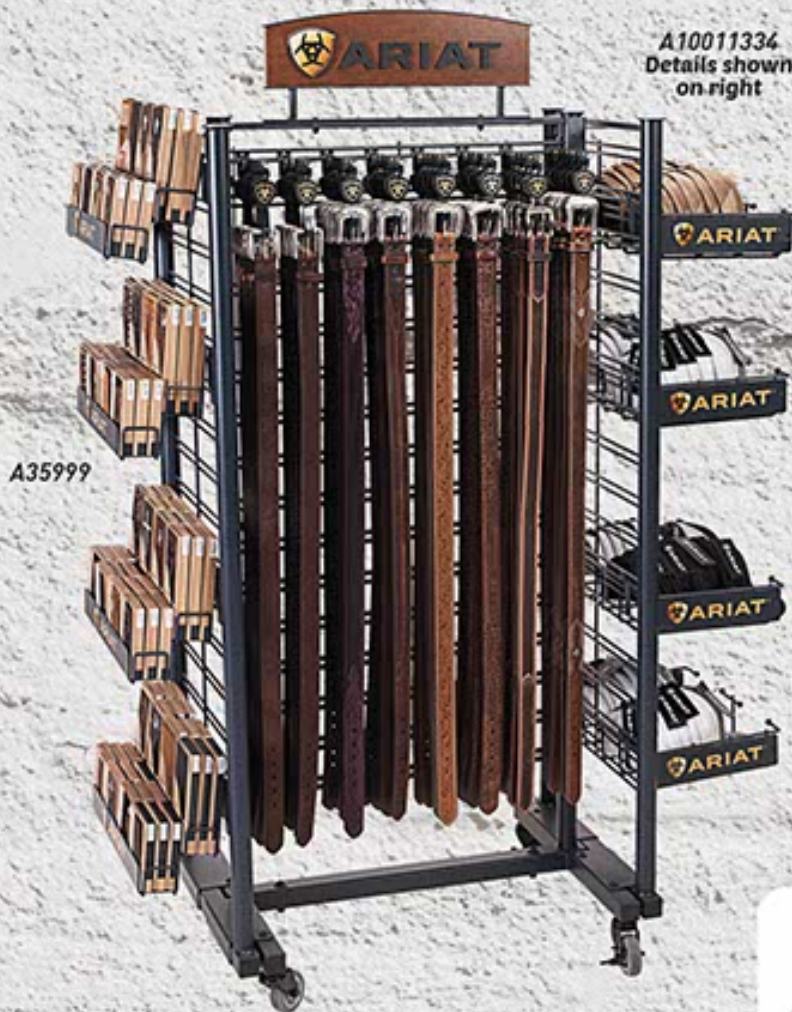

DISPLAYS

A35999

A10011334
Details shown
on right

A10011334

SLAT WALL CAP BASKET
3 1/2" H x 17" W x 11" D
(Attaches to Side Panel Belt Rack)