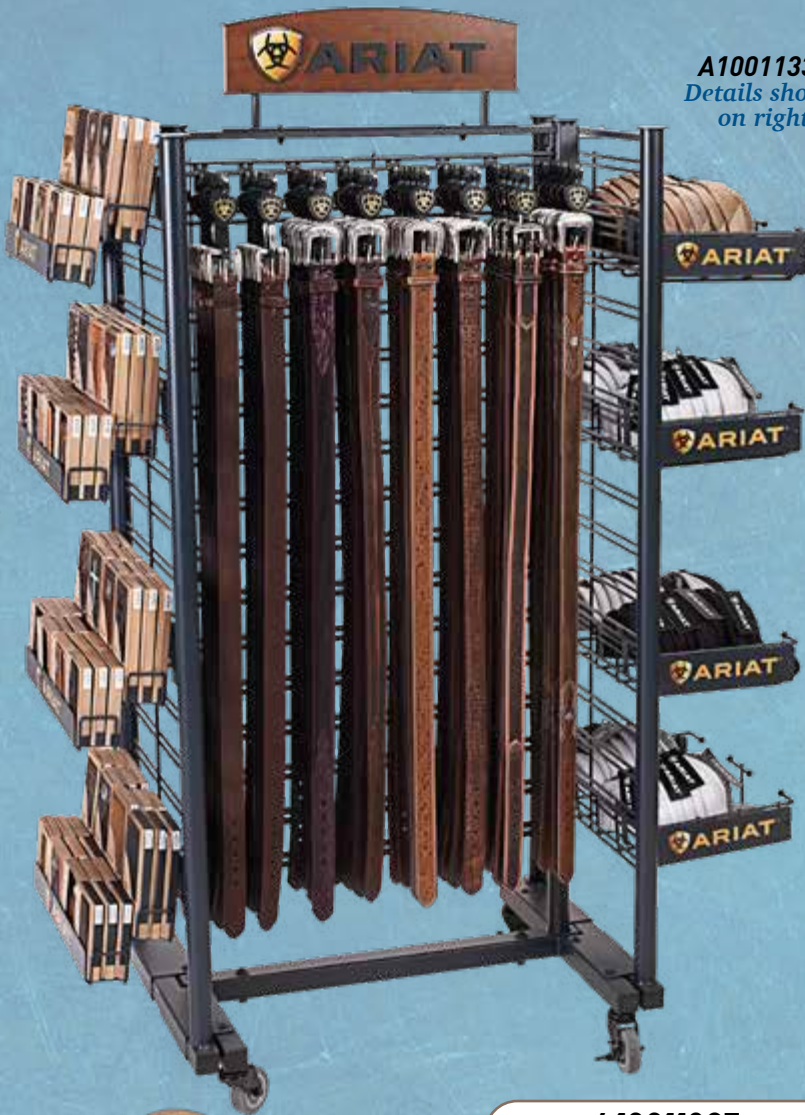

DISPLAYS

A35999

A10011334
Details shown
on right