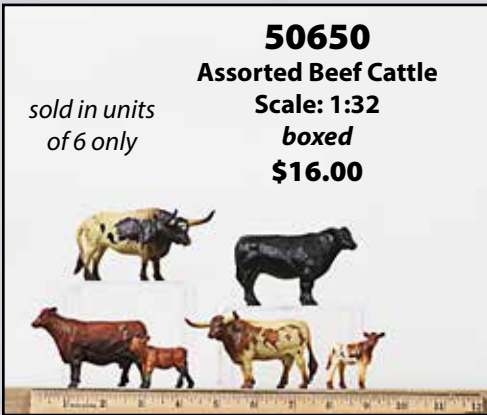

50650

Assorted Beef Cattle
Scale: 1:32
boxed
$16.00

*sold in units
of 6 only*