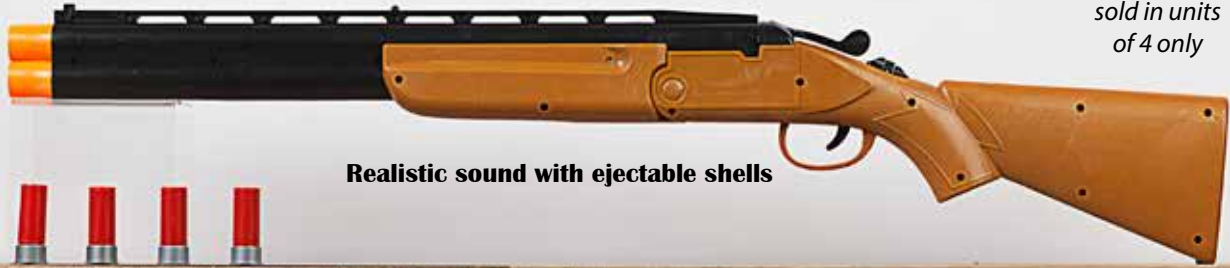

*sold in units
of 4 only*

Realistic sound with ejectable shells

50674
boxed
$15.00

This item not available for sale in CA, NJ, NY and Chicago.