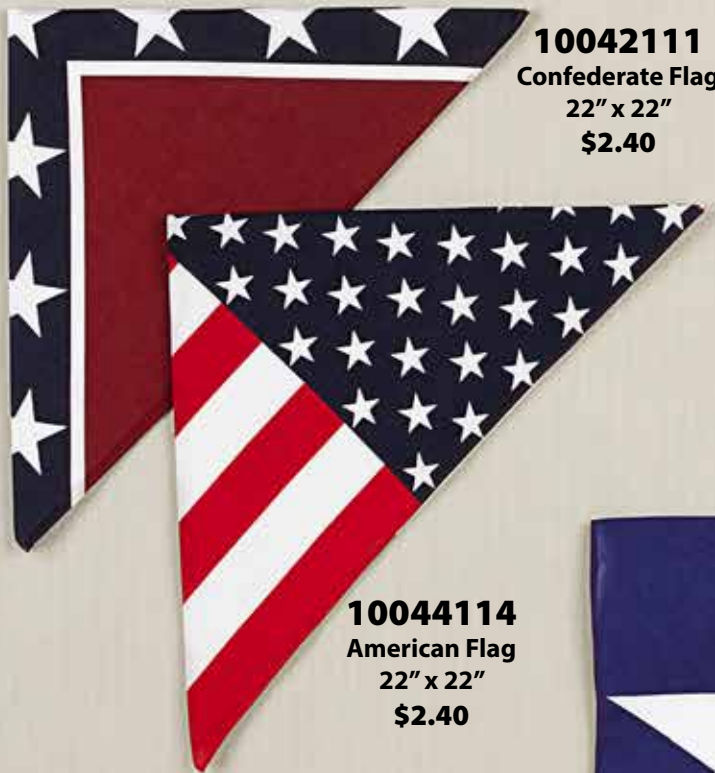

Use base number and color code when ordering.

All bandanas sold in dozens only

10002
The Original Bandana
21" x 21"
\$1.80

100%
Cotton

10006
Large Bandana
27" x 27"
\$3.70

10042111
Confederate Flag
22" x 22"
\$2.40

10044114
American Flag
22" x 22"
\$2.40

10060222
Mossy Oak
21" x 21"
\$6.00

10050112
Texas Flag
22" x 22"
\$2.40

H2110008
Tan
Men's Goatskin
S, M, L, XL
\$28.00

H2110001
Black
Men's Goatskin
S, M, L, XL
\$28.00