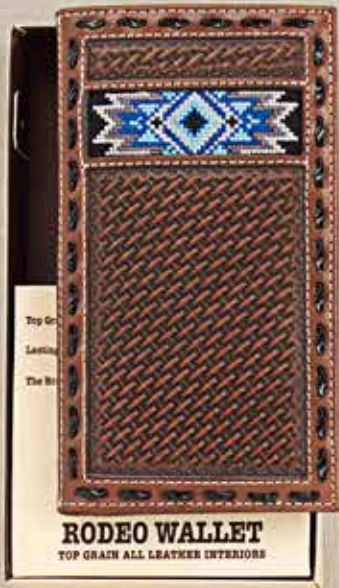

Bifold Flip

TRIFOLD

NEW

HANDTOOLED
D250010902
Brown
Bifold Flip
\$49.00

NEW
D250009502
 Brown
 Rodeo
 \$55.00

NEW
D250009702
 Brown
 Trifold
 \$49.00

NEW
D250009602
 Brown
 Bifold w/
 Removable Passcase
 \$49.00