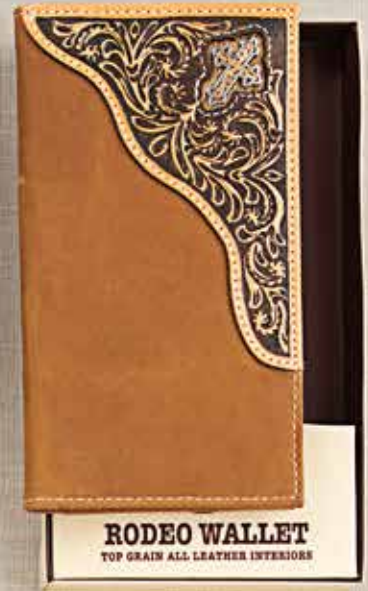

HANDTOOLED
D250002008
Tan Calf Hair
Trifold
\$45.00

HANDTOOLED
D250006802
Brown Calf Hair
Trifold
\$55.00

20

HANDTOOLED
D250006702
Brown Calf Hair
Bifold Flip
\$55.00

9

HANDTOOLED
D250006602
Brown Calf Hair
Rodeo
\$59.00

WALLET INTERIORS

RODEO

TRIFOLD

Bifold Flip

Calf Hair Patterns & Color May Vary

NEW
HANDTOOLED
D250008402
Brown Calf Hair
Rodeo
\$54.00

NEW
D250011302
Brown Calf Hair
Bifold Flip
\$45.00

NEW
D250011402
Brown Calf Hair
Trifold
\$45.00

NEW
D250011202
Brown Calf Hair
Rodeo
\$49.00

NEW
HANDTOOLED
D250008602
Brown Calf Hair
Trifold
\$49.00

NEW
HANDTOOLED
D250008502
Brown Calf Hair
Bifold Flip
\$49.00

NEW
HANDTOOLED
D250012808
Tan
Bifold Flip
\$49.00

NEW
HANDTOOLED
D250012908
Tan
Trifold
\$49.00

NEW
HANDTOOLED
D250012708
Tan
Rodeo
\$54.00

NEW

D250008102
Brown
Rodeo
\$49.00

NEW

D250008302
Brown
Trifold
\$45.00

NEW

D250008202
Brown
Bifold Flip
\$45.00