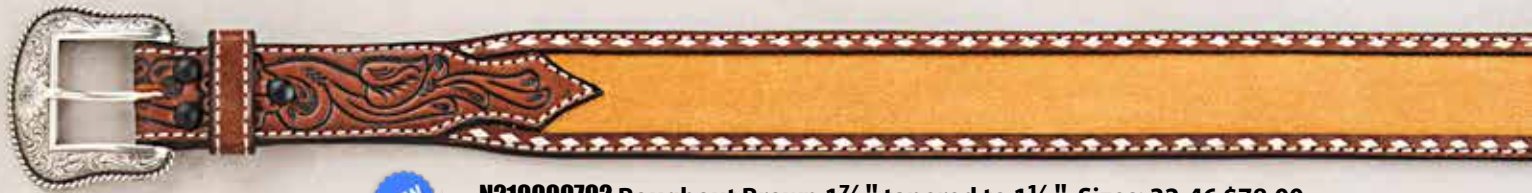

N2438902 Brown Bullhide 1 1/2" Sizes: 30-46 $45.00

NEW

N210000702 Roughout Brown 1 7/8" tapered to 1 1/2" Sizes: 32-46 $78.00