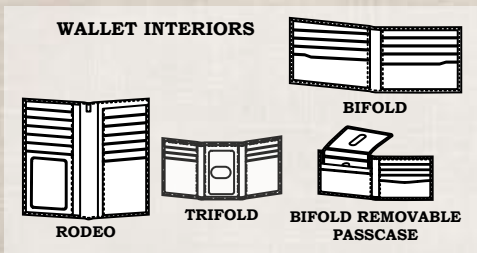

N6311144
Med. Brown
Rodeo w/
Nylon Interior
\$49.00

N6310944
Med. Brown
Bifold Money Clip
\$45.00

N6310901
Black
Bifold Money Clip
\$45.00

N6311101
Black
Rodeo w/
Nylon Interior
\$49.00

NEW

HANDTOOLED
D2500123107
Black/Brown
Rodeo
\$54.00