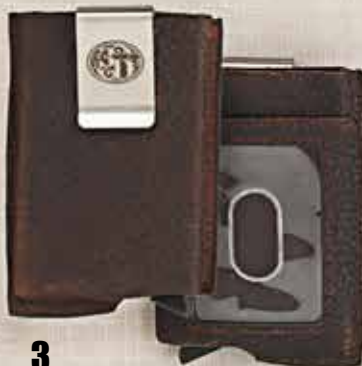

WALLET INTERIORS

3

D250002602
Brown | Aluminum Alloy
holds 1 to 6 cards
RFID Blocking
RELEASE BUTTON FOR CARD
REMOVAL
$39.00