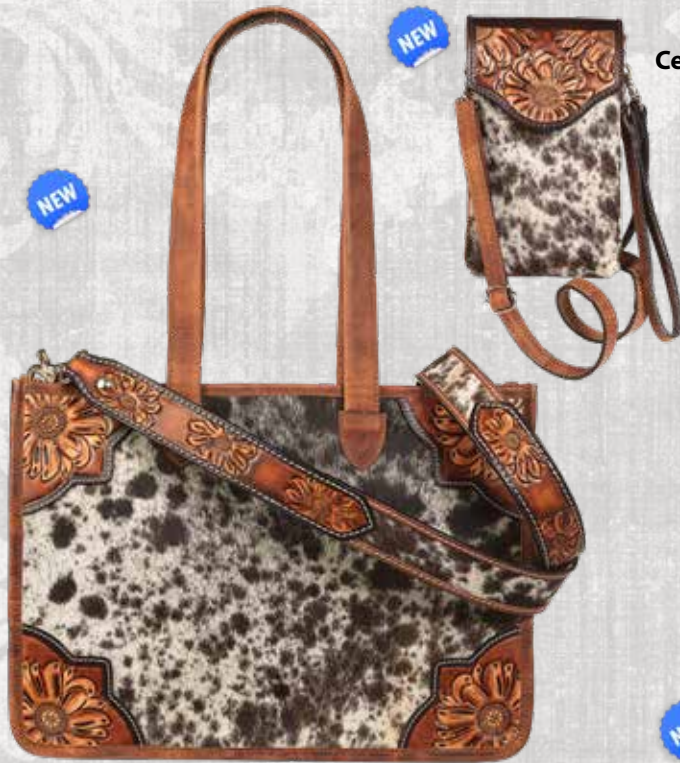

Ladies Handbags by Angel Ranch

Conceal & Carry Collection

SPOTTED CALF HAIR COLLECTION

Calf Hair Patterns & Color May Vary

D330005702
Brown Calf Hair
Cell Phone Crossbody
4½"x7"x½"
$65.00

16

**HANDTOOLED
GENUINE
LEATHER**