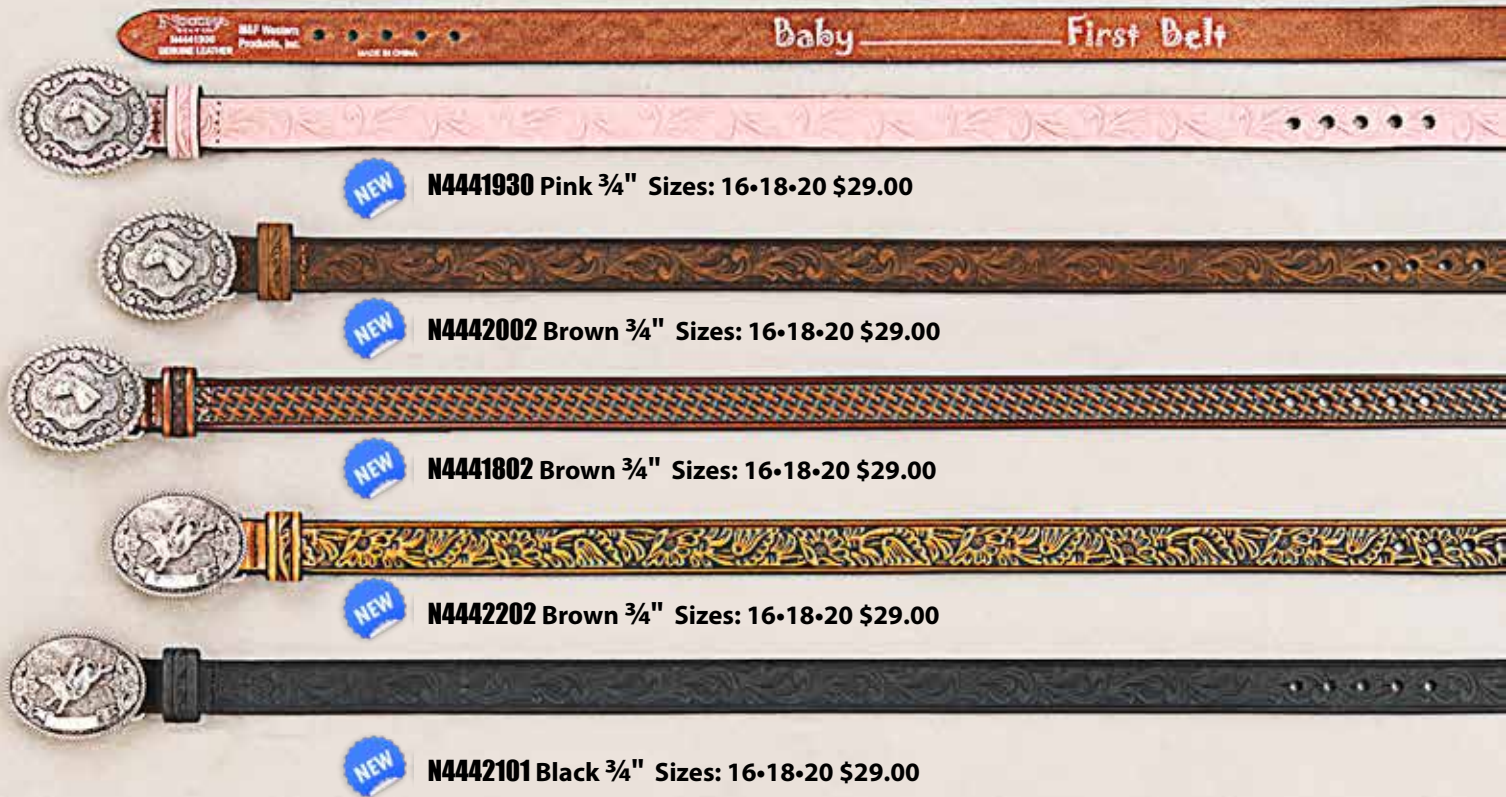

2 **D1029** 1½" Sizes: 32-46 \$35.00

1 **D1022** 1½" Sizes: 32-46 \$35.00

Throughout the catalog this symbol indicates that the belt is available in larger sizes.

Baby Bucker Belts

Babies First Belt

Infant Buckle Measures 2"x1½"

N4441930 Pink ¾" Sizes: 16•18•20 \$29.00

N4442002 Brown ¾" Sizes: 16•18•20 \$29.00

N4441802 Brown ¾" Sizes: 16•18•20 \$29.00

N4442202 Brown ¾" Sizes: 16•18•20 \$29.00

N4442101 Black ¾" Sizes: 16•18•20 \$29.00