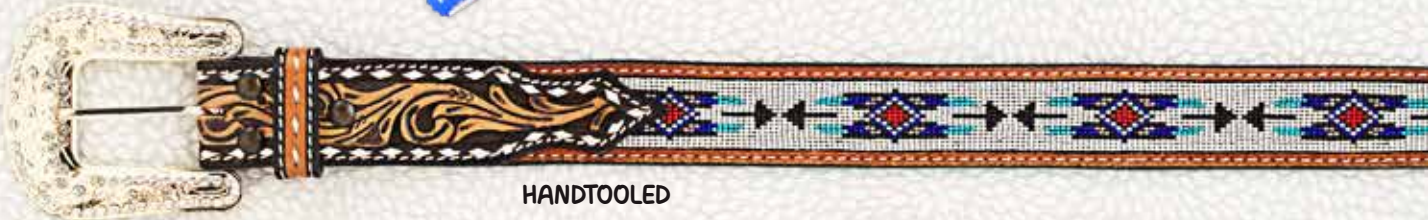

20 D140002102 Brown 1½" Sizes: S-M-L-XL \$65.00

27 D140003097 Multi Genuine Beaded 1½" Sizes: S-M-L-XL \$65.00

NEW

D140006930 Pink Genuine Beaded 1½" Sizes: S-M-L-XL \$65.00

HANDTOOLED

D140002502 Brown Genuine Beaded 1½" Sizes: S-M-L-XL \$89.00