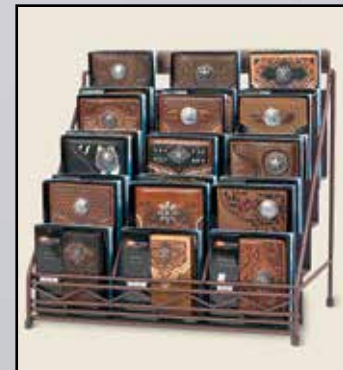

17993
Countertop Display
Holds 30 Boxed Wallets
OR 36 Wallets
$144.00 Value

17992
Countertop Display
Holds 32 Boxed Wallets
OR 48 Wallets
14" Total Height
FREE W/PURCHASE
$160.00 Value