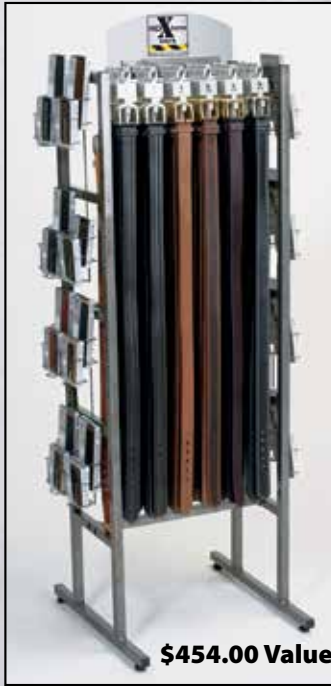

\$595.00 Value

N86152

24 Pegs, 12/Side

Dimensions 62" h x 39" w

FREE W/216 BELT PURCHASE

\$454.00 Value

N27998

12 Pegs, 6/Side