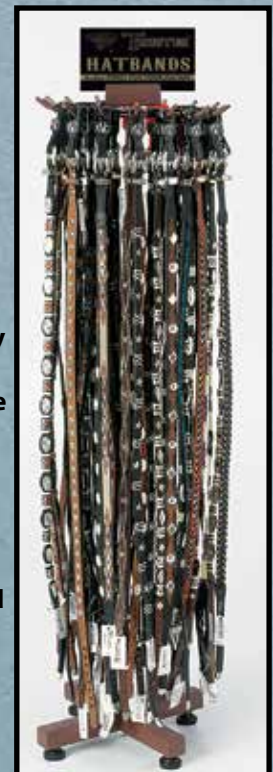

02999
Hatband Display
33½ x 10 x 10
Free w/ Purchase
of 72 Hatbands
**$238.00
Value**

02997
Twister Hatband
Header Card