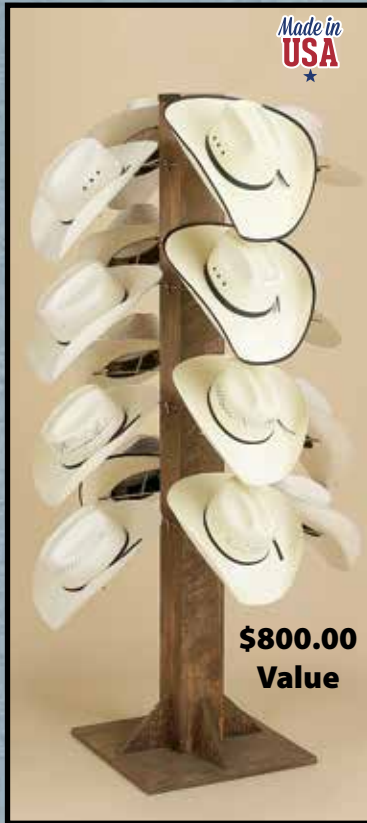

**$800.00
Value**

01070 Hat Display
80 x 19 x 19 (w/header)
Holds 16 hats
Free w/48 youth or
32 adult hat Purchase