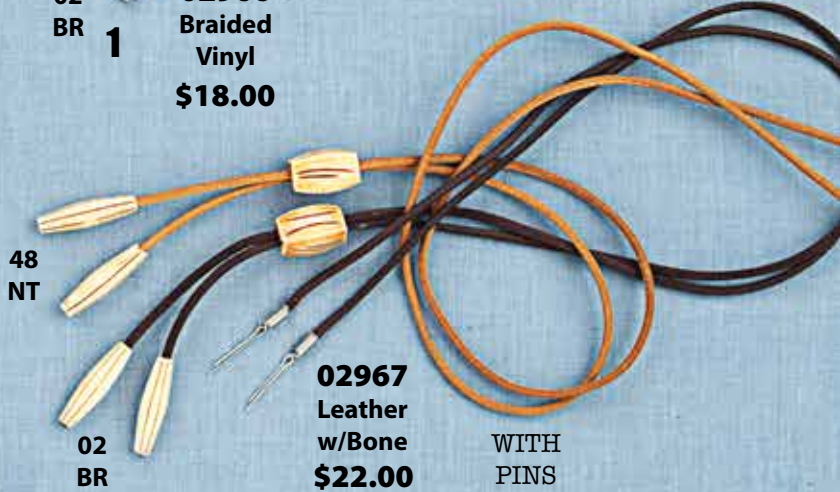

02
BR

1

48
NT

WITH
PINS

02968
Braided Leather
& Horsehair
\$44.00

92
TN/BR

01
BK

WITH
PINS