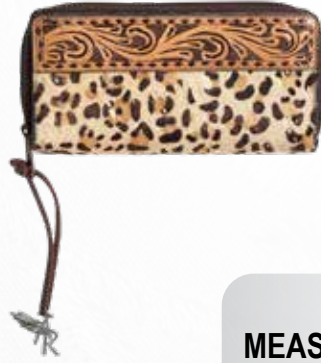

D330001708
Tan Angora
Messenger Bag
13¼"x11½"x2½"

Angel Ranch
Conceal & Carry
Handbags
Include the Gun
Holster Insert Kit.
The kit has velcro on
both sides
to secure your
weapon in place
for right or left
handed use.

D330001808
Tan Angora
Crossbody Bag
10½"x7½"x½"

D330001908
Tan
Clutch Wallet
7½"x4½"

Calf Hair Patterns & Color May Vary

D330004697
 **Multi Calf Hair**
Crossbody
 11"x12"

D330004797
Multi Calf Hair
Wallet
 7½"x3¾"