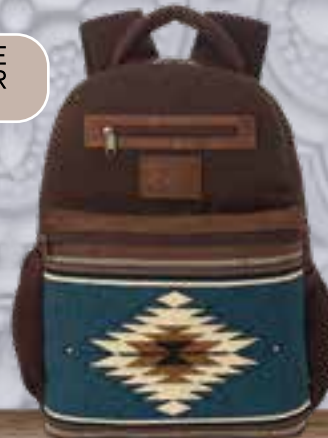

NEW

A460002397
MULTI • Backpack
 12¼" x 16" x 5½"
 \$49.00

GENUINE
 LEATHER
 TRIM

NEW

A460003197
MULTI • Backpack
 13" x 18" x 5"
 \$99.00

NEW

A460002997
MULTI • Backpack
 13" x 18" x 5"
 \$99.00

100%
 GENUINE
 LEATHER