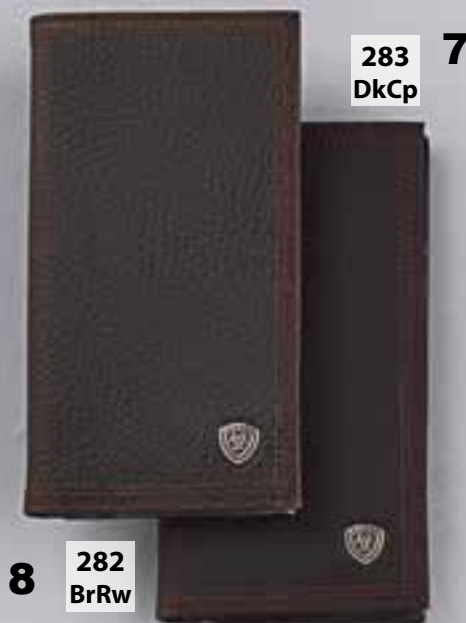

MENS PREMIUM BRAND WALLET

A3548044 24
 MED. BROWN • RODEO
with interior zip pocket
 \$29.00

30
A3548144
 MED. BROWN • TRIFOLD
 \$25.00

18
A3548244
 MED. BROWN • LARGE BIFOLD
 \$25.00

A3545344 37
 MED. BROWN • TRIFOLD
 \$45.00

A3545244 17
 MED. BROWN • RODEO
 \$49.00

A3548601 41
 BLACK • RODEO
with interior zip pocket
 \$29.00

A3546001
 BLACK • LARGE BIFOLD
 \$25.00

A3545901
 BLACK • TRIFOLD
 \$25.00

MENS PREMIUM BRAND WALLETS

283 **7**
DkCp