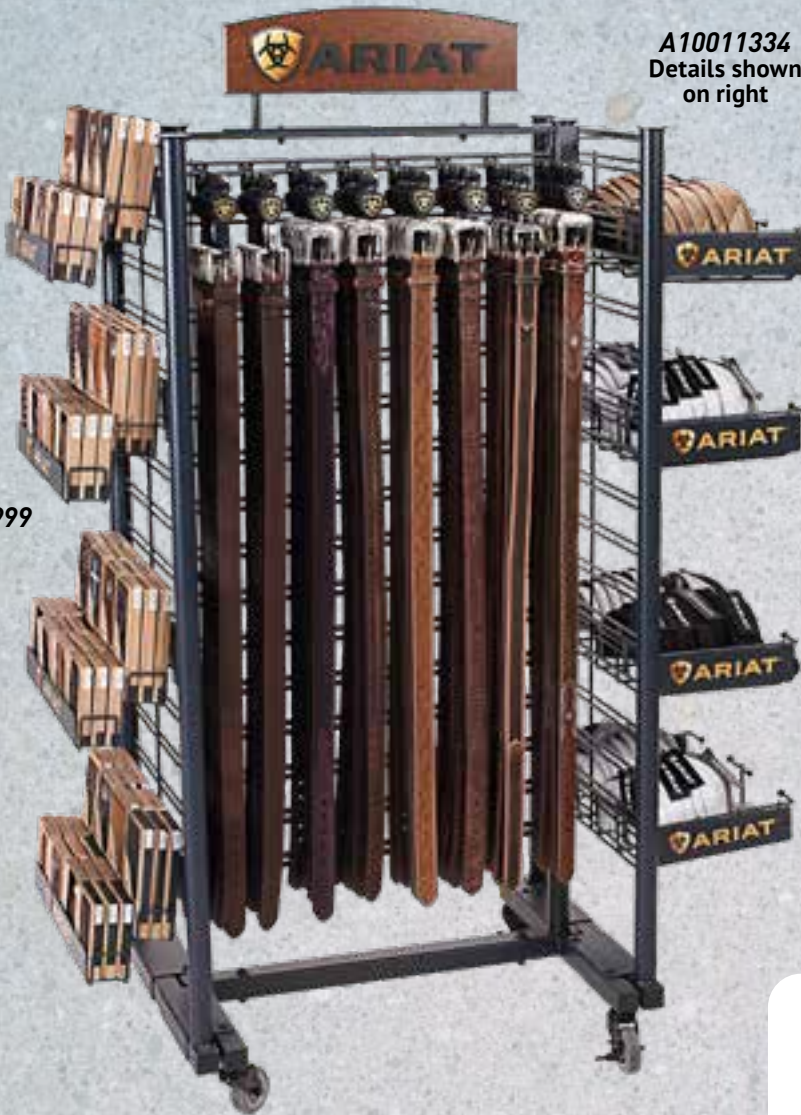

A35999

A10011334
Details shown
on right