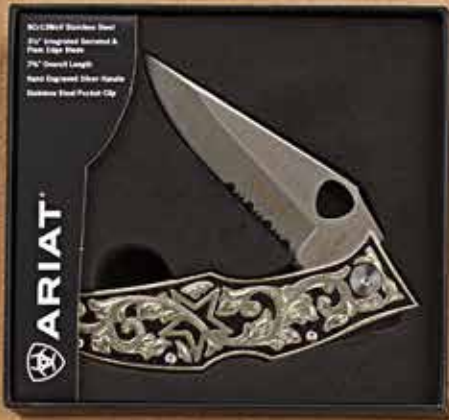

NEW

A710012601-L
Hand Engraved
Black 8Cr13MoV Steel
• 3½" Hybrid Blade
• 8" Overall Length
$160.00

A710012601-M
• 3" Hybrid Blade
• 7" Overall Length
$150.00

A710012601-S
• 2½" Hybrid Blade
• 5¾" Overall Length
$140.00