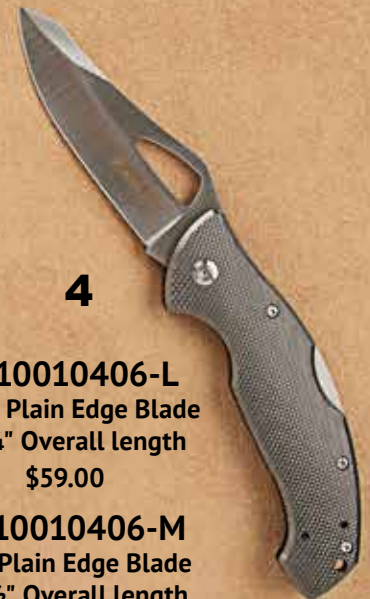

NEW

A7100129248-L
Olive 8Cr13MoV Steel
 • 3½" Hybrid Blade
 • 8" Overall Length
 \$59.00

A7100129248-M
 • 3" Hybrid Blade
 • 7" Overall Length
 \$55.00

• Not Available for sale in Canada.

**Items on this page all have a Stainless Steel Pocket Clip*

4

A710010406-L
 • 3½" Plain Edge Blade
 • 7¾" Overall length
 \$59.00

A710010406-M
 • 3" Plain Edge Blade
 • 6½" Overall length
 \$55.00

NEW

A710012297-M
Multi 8Cr13MoV Steel
 • 3" Smooth Blade
 • 7" Overall Length
 \$75.00