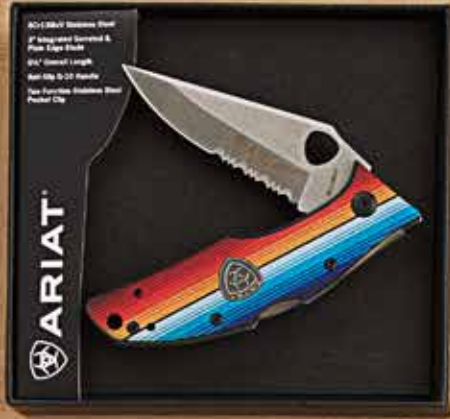

A710012401-S
• 2½" Hybrid Blade
• 5¾" Overall length
\$69.00

1
A710011002-M
• 3" Plain Edge Blade
• 7" Overall length
\$36.00

2
A710011102-L
• 3¾" Plain Edge Blade
• 7¼" Overall length
\$25.00

12

11

A710012197-M
Multi 8Cr13MoV Steel
 • 3" Hybrid Blade
 • 7" Overall Length
 \$75.00