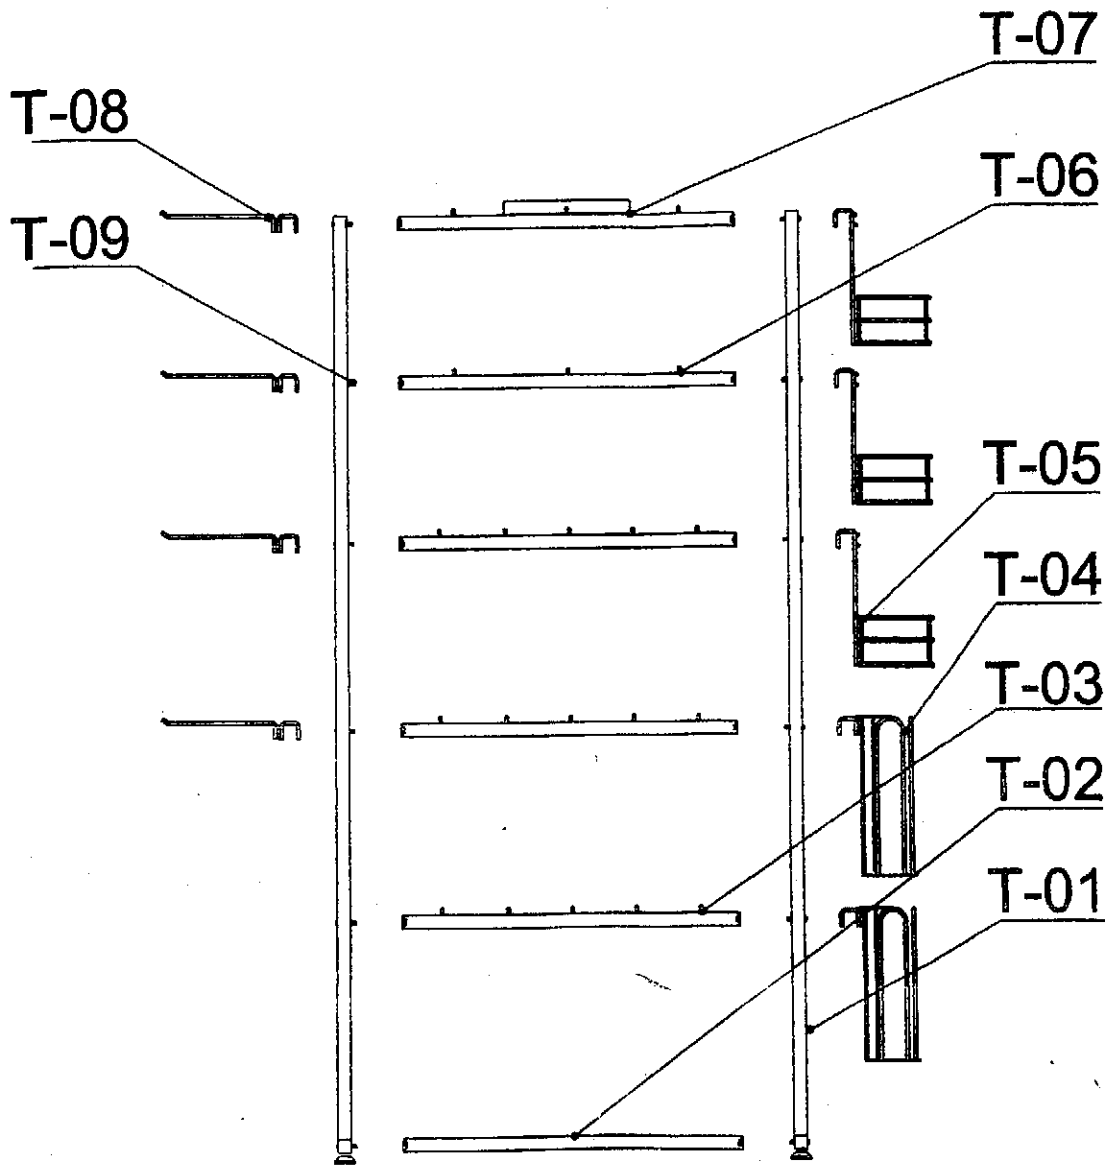

INSTRUCTIONS

17996

17996 Component list

P/N	Part description	Q' TY	Unit	Remarks
T-01	The side frame	2	Pcs	Fix 4 adjust screws
T-02	Bottom tube	1	Pc	
T-03	5 hooks and tube	3	Pcs	
T-04	Shoe cream basket	2	Pcs	
T-05	Basket	3	Pcs	
T-06	3 hooks and tube	1	Pc	
T-07	3 hooks and Name-plate tube	1	Pc	
T-08	4 hooks	4	pc	
T-09	Screw and cap M6	24	Sets	

2Pcs

T-01

1Pc

T-06

1Pc

T-02

1Pc

T-07

3Pcs

T-03

4Pcs

T-08

2Pcs

T-04

24Sets

T-09